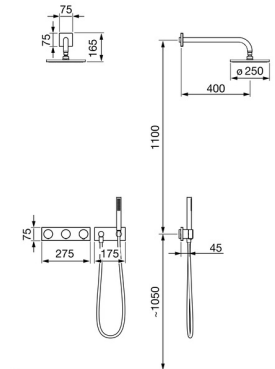

EAN: 4015474279919
static.hansa.com/44870170

- Shower solutions
- Trim Kit
- Concealed wall mounting
- Chrome
- Thermostatic cartridge for automatic temperature control
- External control unit, Solenoid valve, Power supply, Light indicated function(s)
- Square rosette
- Filling time: 10 min (0 - 20 min)

Technical data

Technical properties

Hot water supply	max. +70°C
Working pressure	1-10 bar

Software settings

Max. flow period	8 min
------------------	-------

Electronic properties

Electrical Connection	230 / 12 V
-----------------------	------------