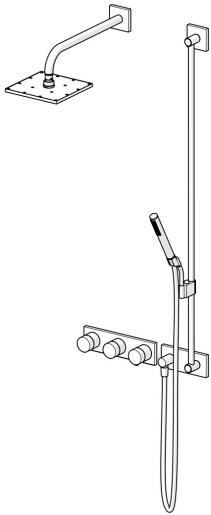

EAN: 4015474279902
static.hansa.com/44870161

- Shower solutions
- Trim Kit
- Concealed wall mounting
- Chrome
- Thermostatic cartridge for automatic temperature control
- External control unit, Solenoid valve, Power supply, Light indicated function(s)
- Square rosette
- Filling time: 10 min (0 - 20 min)

Technical data

Technical properties

Hot water supply	max. +70°C
Working pressure	1-10 bar

Software settings

Max. flow period	8 min
------------------	-------

Electronic properties

Electrical Connection	230 / 12 V
-----------------------	------------