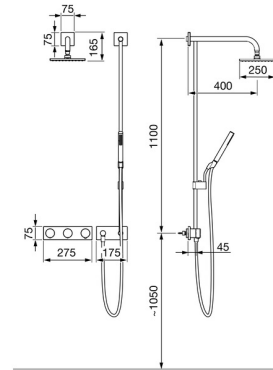

EAN: 4015474279902
static.hansa.com/44870161

- Shower solutions
- Trim Kit
- Concealed wall mounting
- Chrome
- Thermostatic cartridge for automatic temperature control
- External control unit, Solenoid valve, Power supply, Light indicated function(s)
- Square rosette
- Filling time: 10 min (0 - 20 min)

Technical data

Technical properties

Hot water supply	max. +70°C
Working pressure	1-10 bar

Software settings

Max. flow period	8 min
------------------	-------

Electronic properties

Electrical Connection	230 / 12 V
-----------------------	------------