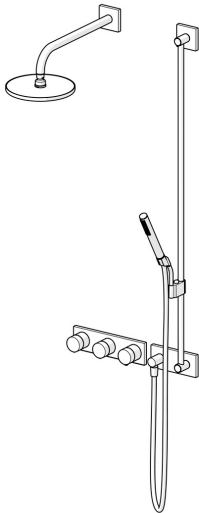

EAN: 4015474279896
static.hansa.com/44870160

- Shower solutions
- Trim Kit
- Concealed wall mounting
- Chrome
- Thermostatic cartridge for automatic temperature control
- External control unit, Solenoid valve, Power supply, Light indicated function(s)
- Square rosette
- Filling time: 10 min (0 - 20 min)

Technical data

Technical properties

Hot water supply	max. +70°C
Working pressure	1-10 bar

Software settings

Max. flow period	8 min
------------------	-------

Electronic properties

Electrical Connection	230 / 12 V
-----------------------	------------