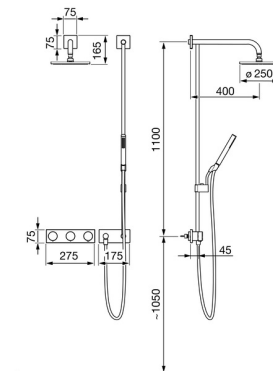

EAN: 4015474279896
static.hansa.com/44870160

- Shower solutions
- Trim Kit
- Concealed wall mounting
- Chrome
- Thermostatic cartridge for automatic temperature control
- External control unit, Solenoid valve, Power supply, Light indicated function(s)
- Square rosette
- Filling time: 10 min (0 - 20 min)

Technical data

Technical properties

Hot water supply	max. +70°C
Working pressure	1-10 bar

Software settings

Max. flow period	8 min
------------------	-------

Electronic properties

Electrical Connection	230 / 12 V
-----------------------	------------