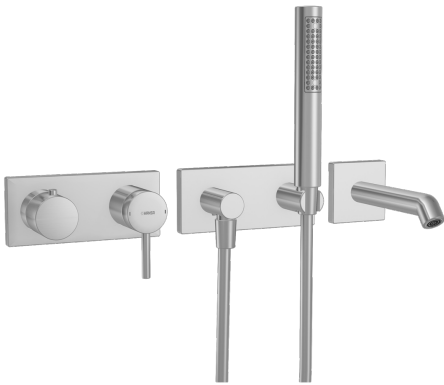

EAN: 4015474250994
static.hansa.com/44870100

- Bathtub & Shower
- Single-lever, Trim Kit
- Concealed wall mounting
- Chrome
- Standard aerator
- Pin shape, Single operating lever/handle, Hot/Cold symbols
- Square rosette

Technical data

Flow properties

Flow-rate at 3 bar **21.0 / 21.0 l/min**

Technical properties

Hot water supply **max. +80°C**
 Working pressure **0.5-10 bar**