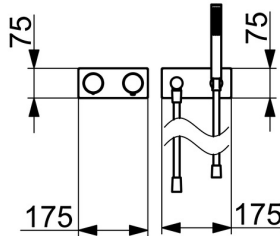

EAN: 4057304007460  
[static.hansa.com/44870083](http://static.hansa.com/44870083)

- Shower solutions
- Thermostatic, Trim Kit
- Concealed wall mounting
- Chrome
- Thermostatic cartridge for automatic temperature control
- Square rosette

### Technical properties

Hot water supply	<b>max. +80°C</b>
Working pressure	<b>0.5-10 bar</b>
Material	<b>Brass</b>