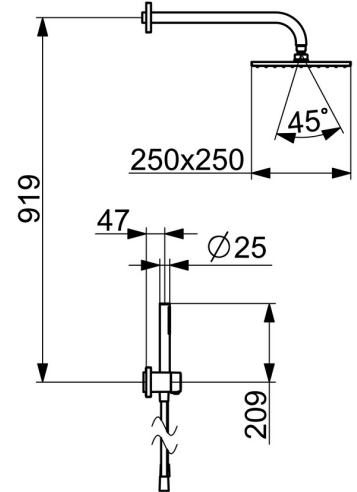

EAN: 4057304007460  
[static.hansa.com/44870083](http://static.hansa.com/44870083)

- Shower solutions
- Thermostatic, Trim Kit
- Concealed wall mounting
- Chrome
- Thermostatic cartridge for automatic temperature control
- Square rosette

### Flow properties

Flow-rate at 3 bar	<b>18.0 / 12.0 l/min</b>
Pressure loss with flow (0.2 l/s)	<b>3 bar</b>

### Technical properties

Hot water supply	<b>max. +80°C</b>
Working pressure	<b>0.5-10 bar</b>
Material	<b>Brass</b>