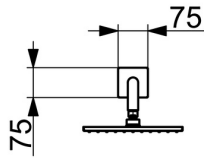

EAN: 4057304007460  
[static.hansa.com/44870083](http://static.hansa.com/44870083)

- Shower solutions
- Thermostatic, Trim Kit
- Concealed wall mounting
- Chrome
- Thermostatic cartridge for automatic temperature control
- Square rosette