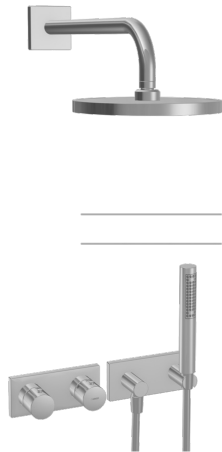

EAN: 4015474250970
static.hansa.com/44870080

- Shower solutions
- Thermostatic, Trim Kit
- Concealed wall mounting
- Chrome
- Thermostatic cartridge for automatic temperature control
- Square rosette

Technical data