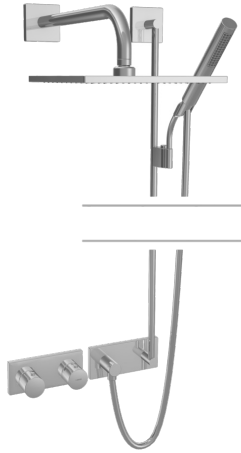

EAN: 4015474268548
static.hansa.com/44870071

- Shower solutions
- Thermostatic, Trim Kit
- Concealed wall mounting
- Chrome
- Thermostatic cartridge for automatic temperature control
- Square rosette

Technical data