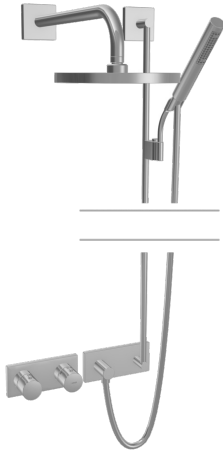

EAN: 4015474250963
static.hansa.com/44870070

- Bathtub & Shower
- Thermostatic, Trim Kit
- Concealed wall mounting
- Chrome
- Thermostatic cartridge for automatic temperature control
- Square rosette

Technical data