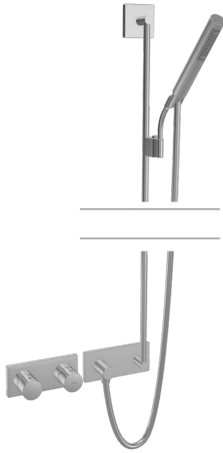

EAN: 4015474250949
static.hansa.com/44870050

- Shower solutions
- Trim Kit
- Concealed wall mounting
- Chrome
- Square rosette

Technical data

Technical properties

Hot water supply	max. +80°C
Working pressure	0.5-10 bar