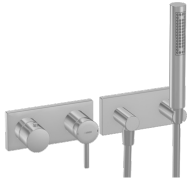

EAN: 4015474250932
static.hansa.com/44870040

- Shower solutions
- Single-lever, Trim Kit
- Concealed wall mounting
- Chrome
- Pin shape, Single operating lever/handle, Hot/Cold symbols
- Square rosette