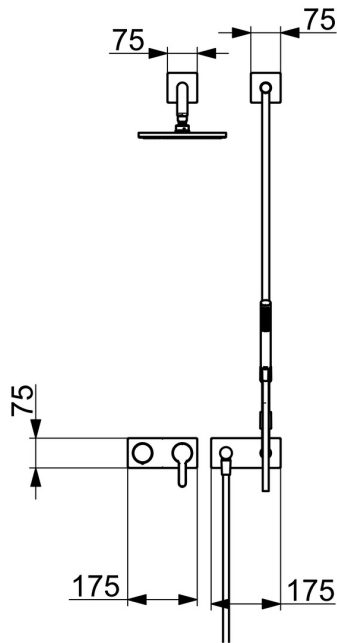

EAN: 4057304007392
static.hansa.com/44870031

trim kit installation set 9.1

- Shower solutions
- Single-lever, Trim Kit
- Concealed wall mounting
- Chrome
- Single operating lever/handle, Hot/Cold symbols
- Square rosette

Technical data

Flow properties

Flow-rate at 3 bar	18.0 / 12.0 l/min
Pressure loss with flow (0.2 l/s)	3 bar

Technical properties

Hot water supply	max. +80°C
Working pressure	0.5-10 bar
Material	Brass

Regulations