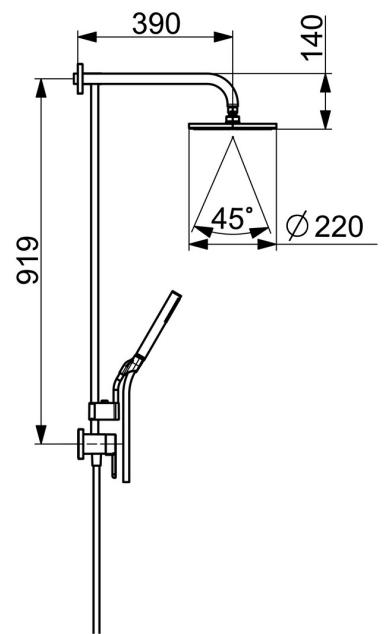

EAN: 4057304007392
static.hansa.com/44870031

trim kit installation set 9.1

- Shower solutions
- Single-lever, Trim Kit
- Concealed wall mounting
- Chrome
- Single operating lever/handle, Hot/Cold symbols
- Square rosette

Technical data

Flow properties

Flow-rate at 3 bar	18.0 / 12.0 l/min
Pressure loss with flow (0.2 l/s)	3 bar

Technical properties

Hot water supply	max. +80°C
Working pressure	0.5-10 bar
Material	Brass

Regulations