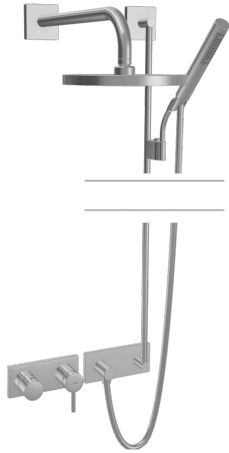

EAN: 4015474250925
static.hansa.com/44870030

- Shower solutions
- Single-lever, Trim Kit
- Concealed wall mounting
- Chrome
- Pin shape, Single operating lever/handle, Hot/Cold symbols
- Square rosette

Technical data

Technical properties

Hot water supply	max. +80°C
Working pressure	0.5-10 bar