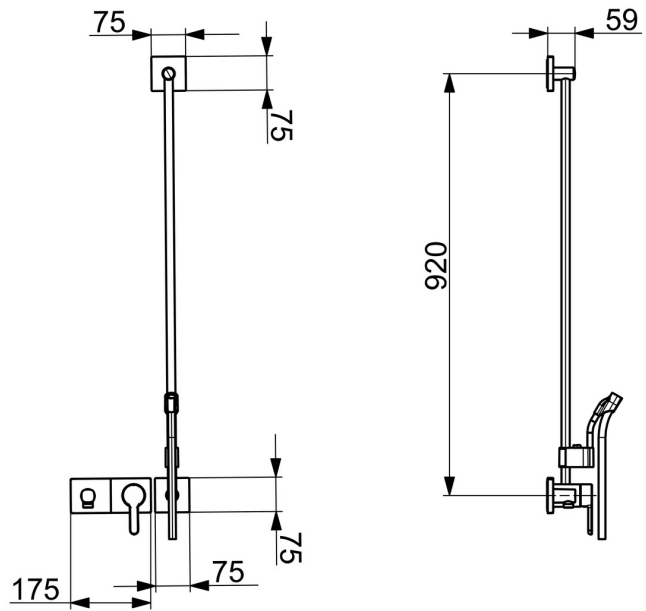

EAN: 4057304007422
static.hansa.com/44870011

trim kit

- Shower solutions
- Single-lever, Trim Kit
- Concealed wall mounting
- Chrome
- Single operating lever/handle, Hot/Cold symbols
- Square rosette

Technical data

Flow properties

Flow-rate at 3 bar	12.0 l/min
Pressure loss with flow (0.2 l/s)	3 bar

Technical properties

Hot water supply	max. +80°C
Working pressure	0.5-10 bar
Material	Brass

Regulations

EN standard	EN 817
-------------	---------------