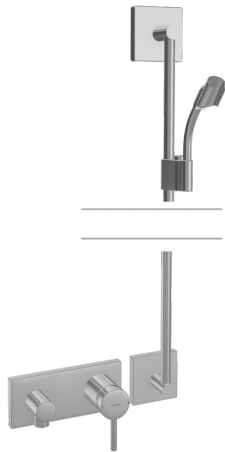

EAN: 4015474250901  
[static.hansa.com/44870010](https://static.hansa.com/44870010)

- Shower solutions
- Single-lever, Trim Kit
- Concealed wall mounting
- Chrome
- Pin shape, Single operating lever/handle, Hot/Cold symbols
- Square rosette

### Technical properties

---

DN-size (nominal dimension)	<b>DN15</b>
Hot water supply	<b>max. +80°C</b>
Working pressure	<b>0.5-10 bar</b>