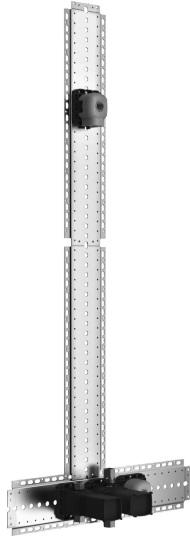

EAN: 4057304007477  
[static.hansa.com/44860041](http://static.hansa.com/44860041)

- Shower solutions
- Concealed unit
- Concealed wall mounting
- Turn operated diverter
- Gasket sleeve for dry mortarless construction, Mounting box and cover sleeve

### Flow properties

Flow-rate at 3 bar	<b>18.0 / 12.0 l/min</b>
Pressure loss with flow (0.2 l/s)	<b>3 bar</b>

### Technical properties

DN-size (nominal dimension)	<b>DN15</b>
Hot water supply	<b>max. +80°C</b>
Working pressure	<b>1-10 bar</b>
Material	<b>Brass</b>