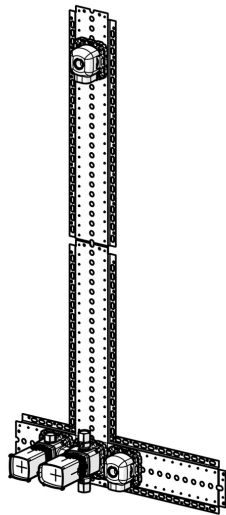

EAN: 4057304007477  
[static.hansa.com/44860041](http://static.hansa.com/44860041)

- Shower solutions
- Concealed unit
- Concealed wall mounting
- Turn operated diverter
- Gasket sleeve for dry mortarless construction, Mounting box and cover sleeve

### Technical properties

DN-size (nominal dimension)	<b>DN15</b>
Hot water supply	<b>max. +80°C</b>
Working pressure	<b>1-10 bar</b>
Material	<b>Brass</b>