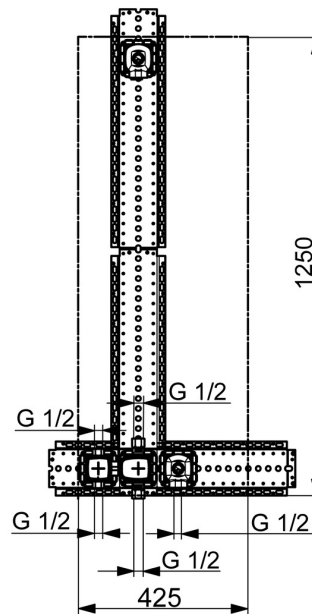

EAN: 4057304007477  
[static.hansa.com/44860041](http://static.hansa.com/44860041)

- Shower solutions
- Concealed unit
- Concealed wall mounting
- Turn operated diverter
- Gasket sleeve for dry mortarless construction, Mounting box and cover sleeve

### Technical properties

DN-size (nominal dimension)	<b>DN15</b>
Hot water supply	<b>max. +80°C</b>
Working pressure	<b>1-10 bar</b>
Material	<b>Brass</b>