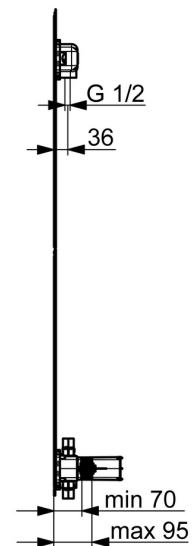

EAN: 4057304007477  
[static.hansa.com/44860041](http://static.hansa.com/44860041)

- Shower solutions
- Concealed unit
- Concealed wall mounting
- Turn operated diverter
- Gasket sleeve for dry mortarless construction, Mounting box and cover sleeve

### Flow properties

Flow-rate at 3 bar	<b>18.0 / 12.0 l/min</b>
Pressure loss with flow (0.2 l/s)	<b>3 bar</b>

### Technical properties

DN-size (nominal dimension)	<b>DN15</b>
Hot water supply	<b>max. +80°C</b>
Working pressure	<b>1-10 bar</b>
Material	<b>Brass</b>