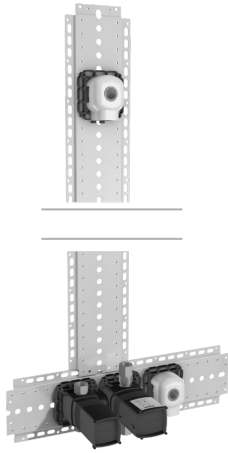

EAN: 4015474250888
static.hansa.com/44860040

- Shower solutions
- Concealed unit
- Concealed wall mounting
- Thermostatic cartridge for automatic temperature control
- Gasket sleeve for dry mortarless construction, Mounting box and cover sleeve

Technical data

Technical properties

DN-size (nominal dimension)	DN15
Hot water supply	max. +80°C
Working pressure	1-10 bar