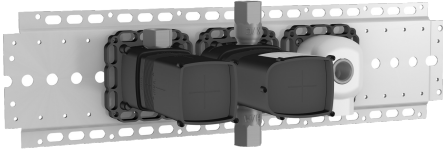

EAN: 4015474250871  
[static.hansa.com/44860030](https://static.hansa.com/44860030)

- Shower solutions
- Concealed unit
- Concealed wall mounting
- Thermostatic cartridge for automatic temperature control
- Gasket sleeve for dry mortarless construction, Mounting box and cover sleeve

### Technical properties

---

DN-size (nominal dimension)	<b>DN15</b>
Hot water supply	<b>max. +80°C</b>
Working pressure	<b>1-10 bar</b>