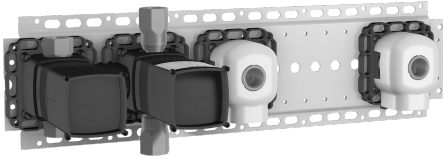

EAN: 4015474250864
static.hansa.com/44860020

- Bathtub & Shower
- Concealed unit
- Concealed wall mounting
- Limitation option for maximum temperature and flow-rate, Adjustable hot water stop (included, retrofittable)
- \varnothing 35 mm ceramic cartridge for flow and temperature control
- Gasket sleeve for dry mortarless construction, Mounting box and cover sleeve

Technical data

Technical properties

DN-size (nominal dimension)	DN15
Hot water supply	max. +80°C
Working pressure	1-10 bar