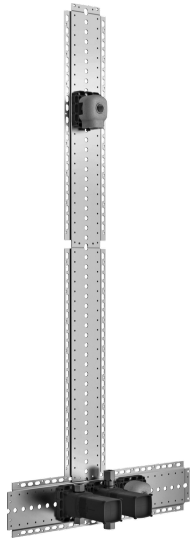

EAN: 4057304007415  
[static.hansa.com/44860011](http://static.hansa.com/44860011)

- Shower solutions
- Concealed unit
- Concealed wall mounting
- Turn operated diverter
- Limitation option for maximum temperature and flow-rate, Adjustable hot water stop (included, retrofittable)
- $\varnothing$  40 mm ceramic cartridge for flow and temperature control
- Gasket sleeve for dry mortarless construction, Mounting box and cover sleeve

### Technical properties

DN-size (nominal dimension)	<b>DN15</b>
Hot water supply	<b>max. +80°C</b>
Working pressure	<b>1-10 bar</b>
Material	<b>Brass</b>