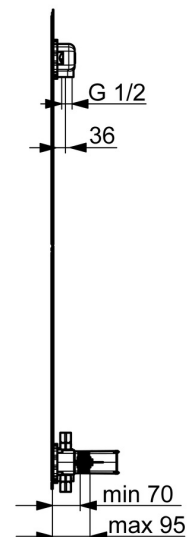

EAN: 4057304007415  
[static.hansa.com/44860011](http://static.hansa.com/44860011)

- Shower solutions
- Concealed unit
- Concealed wall mounting
- Turn operated diverter
- Limitation option for maximum temperature and flow-rate, Adjustable hot water stop (included, retrofittable)
- $\varnothing$  40 mm ceramic cartridge for flow and temperature control
- Gasket sleeve for dry mortarless construction, Mounting box and cover sleeve

## Technical data

### Technical properties

DN-size (nominal dimension)	<b>DN15</b>
Hot water supply	<b>max. +80°C</b>
Working pressure	<b>1-10 bar</b>
Material	<b>Brass</b>