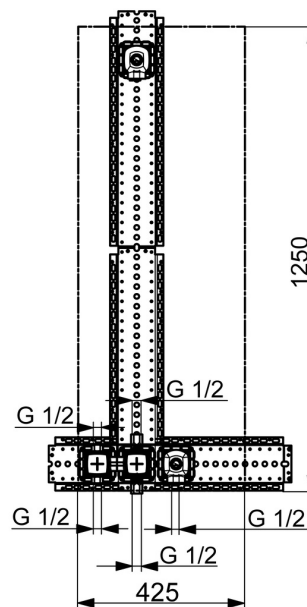

EAN: 4057304007415  
[static.hansa.com/44860011](http://static.hansa.com/44860011)

- Shower solutions
- Concealed unit
- Concealed wall mounting
- Turn operated diverter
- Limitation option for maximum temperature and flow-rate, Adjustable hot water stop (included, retrofittable)
- $\varnothing$  40 mm ceramic cartridge for flow and temperature control
- Gasket sleeve for dry mortarless construction, Mounting box and cover sleeve

### Technical properties

DN-size (nominal dimension)	<b>DN15</b>
Hot water supply	<b>max. +80°C</b>
Working pressure	<b>1-10 bar</b>
Material	<b>Brass</b>