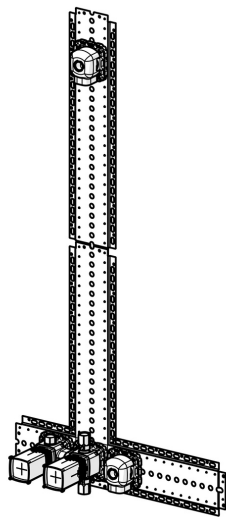

EAN: 4057304007415  
[static.hansa.com/44860011](http://static.hansa.com/44860011)

- Shower solutions
- Concealed unit
- Concealed wall mounting
- Turn operated diverter
- Limitation option for maximum temperature and flow-rate, Adjustable hot water stop (included, retrofittable)
- $\varnothing$  40 mm ceramic cartridge for flow and temperature control
- Gasket sleeve for dry mortarless construction, Mounting box and cover sleeve

### Technical properties

DN-size (nominal dimension)	<b>DN15</b>
Hot water supply	<b>max. +80°C</b>
Working pressure	<b>1-10 bar</b>
Material	<b>Brass</b>