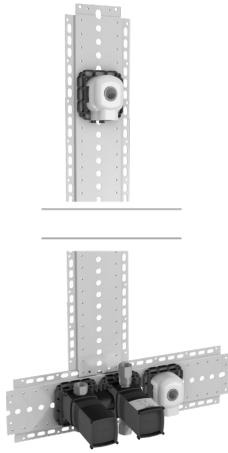

EAN: 4015474250857
static.hansa.com/44860010

- Shower solutions
- Concealed unit
- Concealed wall mounting
- Limitation option for maximum temperature and flow-rate, Adjustable hot water stop (included, retrofittable)
- \varnothing 35 mm ceramic cartridge for flow and temperature control
- Gasket sleeve for dry mortarless construction, Mounting box and cover sleeve

Technical data

Technical properties

| | |
|-----------------------------|-------------------|
| DN-size (nominal dimension) | DN15 |
| Hot water supply | max. +80°C |
| Working pressure | 1-10 bar |