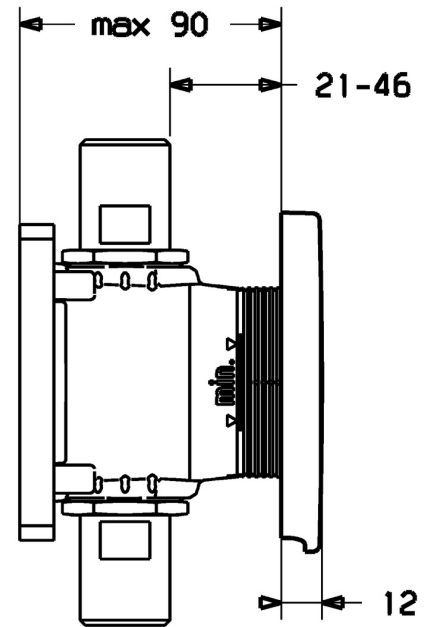

EAN: 4015474259041  
[static.hansa.com/44820000](https://static.hansa.com/44820000)

- Accessories
- Chrome
- Trim Kit
- Rosette plate frame, Round rosette
- Concealed wall mounting

### Technical properties

Diameter Ø 100 mm

#### SP44820000

	Name	Code
1	Inner sleeve	59913906
2	Fixing set Discontinued	59913907
3	Cover flange, d 100 mm Discontinued	59913909