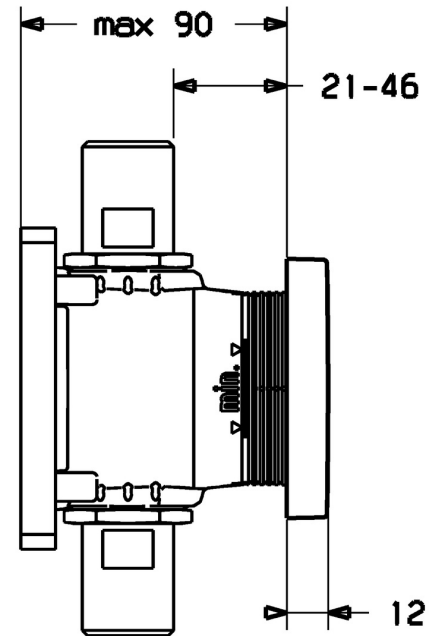

EAN: 4015474259034
static.hansa.com/44810000

- Accessories
- Chrome
- Trim Kit
- Rosette plate frame, Square rosette
- Concealed wall mounting

Technical data

Spare parts

SP44810000

	Name	Code
1	Inner sleeve	59913906
2	Fixing set Discontinued	59913907
3	Cover flange, 75x75 mm Discontinued	59913908