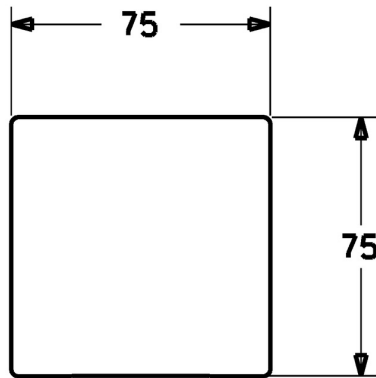

EAN: 4015474259034
static.hansa.com/44810000

- Accessories
- Chrome
- Trim Kit
- Rosette plate frame, Square rosette
- Concealed wall mounting

Technical data

Spare parts

SP44810000

	Name	Code
1	Inner sleeve	59913906
2	Fixing set Discontinued	59913907
3	Cover flange, 75x75 mm Discontinued	59913908