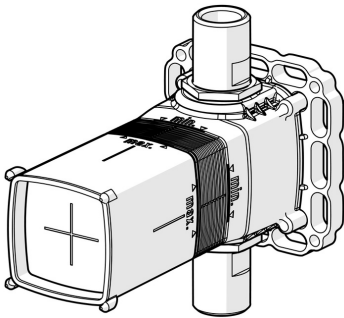

EAN: 4015474259027
static.hansa.com/44800000

- Accessories
- Concealed unit
- Concealed wall mounting
- Chrome
- Gasket sleeve for dry mortarless construction, Mounting box and cover sleeve, Multifix fastening system

Technical data

Technical properties

| | |
|------------------------------|--------------------|
| DN-size (nominal dimension) | DN15 |
| Connection size | G1/2 x G3/4 |
| Backflow prevention (EN1717) | DB |