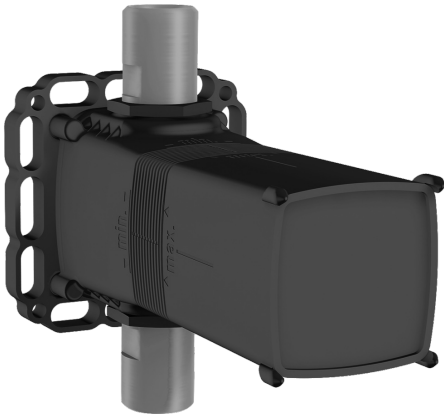

EAN: 4015474259027
static.hansa.com/44800000

- Accessories
- Concealed unit
- Concealed wall mounting
- Chrome
- Gasket sleeve for dry mortarless construction, Mounting box and cover sleeve, Multifix fastening system

Technical data

Technical properties

| | |
|------------------------------|--------------------|
| DN-size (nominal dimension) | DN15 |
| Connection size | G1/2 x G3/4 |
| Backflow prevention (EN1717) | DB |