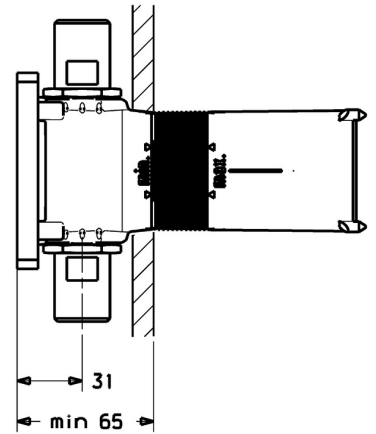

EAN: 4015474259027
static.hansa.com/44800000

- Accessories
- Concealed unit
- Concealed wall mounting
- Chrome
- Gasket sleeve for dry mortarless construction, Mounting box and cover sleeve, Multifix fastening system

Technical data

Technical properties

| | |
|------------------------------|--------------------|
| DN-size (nominal dimension) | DN15 |
| Connection size | G1/2 x G3/4 |
| Backflow prevention (EN1717) | DB |