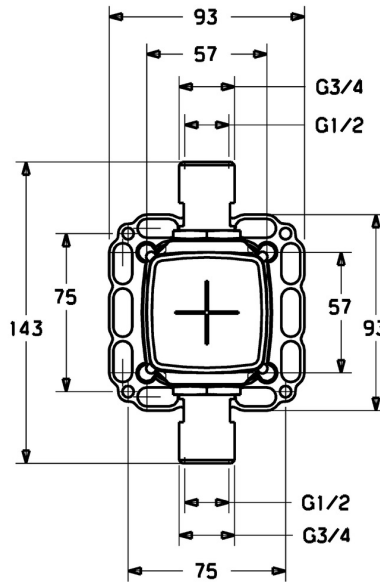

EAN: 4015474259027
static.hansa.com/44800000

- Accessories
- Concealed unit
- Concealed wall mounting
- Chrome
- Gasket sleeve for dry mortarless construction, Mounting box and cover sleeve, Multifix fastening system

Technical data

Technical properties

| | |
|------------------------------|--------------------|
| DN-size (nominal dimension) | DN15 |
| Connection size | G1/2 x G3/4 |
| Backflow prevention (EN1717) | DB |