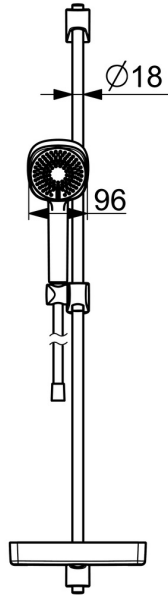

EAN: 4057304011115  
[static.hansa.com/44790131](http://static.hansa.com/44790131)

- Shower solutions
- Wall mounted
- Chrome
- Hand shower, Shower rail, Adjustable shower rail bracket, Soap dish, Shower hose (1750 mm), Anti limescale technology (easy to clean)
- Normal - Even and soft water stream, Refreshing - Strong water stream, activates and refreshes body, Relaxing - Soft water stream, pleasant for entire body
- 3 spray functions

### Flow properties

Eco-flow at 3 bar	<b>9.0 l/min</b>
Flow-rate at 3 bar	<b>18.0 l/min</b>
Flow-rate at 3 bar (with flow controller)	<b>15.0 l/min</b>

### Technical properties

Hot water supply	<b>max. +65°C</b>
Working pressure	<b>0.5-5 bar</b>
Connection size	<b>G1/2</b>
Diameter	<b>Ø 18 mm</b>
Installation width	<b>max 920 mm</b>
Length / Height	<b>960 mm</b>