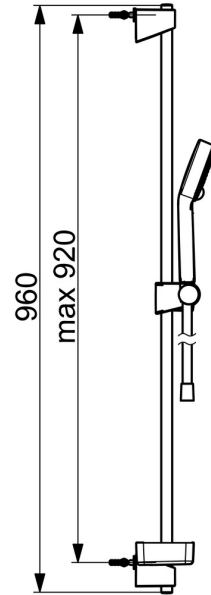

EAN: 4057304011115  
[static.hansa.com/44790131](http://static.hansa.com/44790131)

- Shower solutions
- Wall mounted
- Chrome
- Hand shower, Shower rail, Adjustable shower rail bracket, Soap dish, Shower hose (1750 mm), Anti limescale technology (easy to clean)
- Normal - Even and soft water stream, Refreshing - Strong water stream, activates and refreshes body, Relaxing - Soft water stream, pleasant for entire body
- 3 spray functions

### Flow properties

Eco-flow at 3 bar	<b>9.0 l/min</b>
Flow-rate at 3 bar	<b>18.0 l/min</b>
Flow-rate at 3 bar (with flow controller)	<b>15.0 l/min</b>

### Technical properties

Hot water supply	<b>max. +65°C</b>
Working pressure	<b>0.5-5 bar</b>
Connection size	<b>G1/2</b>
Diameter	<b>Ø 18 mm</b>
Installation width	<b>max 920 mm</b>
Length / Height	<b>960 mm</b>