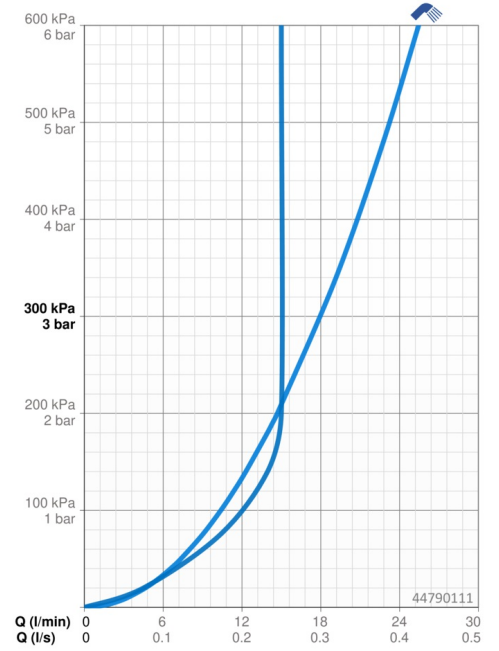

Technical data

Flow properties

Flow-rate at 3 bar	18.0 l/min
Flow-rate at 3 bar (with flow controller)	15.0 l/min

Technical properties

Hot water supply	max. +65°C
Working pressure	0.5-5 bar
Connection size	G1/2
Diameter	Ø 18 mm
Installation width	max 920 mm
Length / Height	960 mm

Regulations

EN standard	EN 1112, EN 1113

Approvals and Declarations

Declaration of conformity	DoC
EPD	S-P-06395