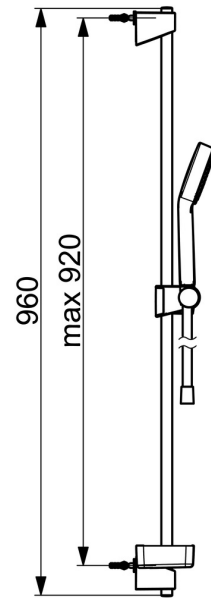

EAN: 4057304011108
static.hansa.com/44790111

- Shower solutions
- Wall mounted
- Chrome
- Hand shower, Shower rail, Adjustable shower rail bracket, Soap dish, Shower hose (1750 mm), Anti limescale technology (easy to clean)
- Relaxing - Soft water stream, pleasant for entire body
- 1 spray function

Technical data

Flow properties

Flow-rate at 3 bar	18.0 l/min
Flow-rate at 3 bar (with flow controller)	15.0 l/min

Technical properties

Hot water supply	max. +65°C
Working pressure	0.5-5 bar
Connection size	G1/2
Diameter	Ø 18 mm
Installation width	max 920 mm
Length / Height	960 mm

Regulations

EN standard	EN 1112, EN 1113
-------------	-------------------------

Approvals and Declarations

Declaration of conformity	DoC
EPD	S-P-06395

Spare parts

SP44780113

	Name	Code
01	Slide for shower rail	59914392
02	Wall support	59914394