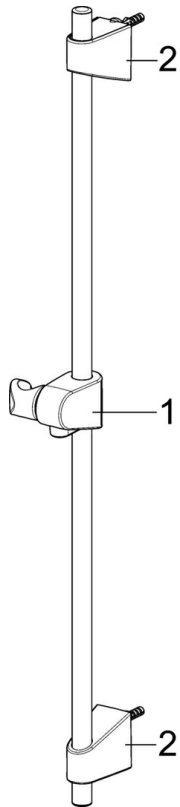

EAN: 4057304011108
static.hansa.com/44790111

- Shower solutions
- Wall mounted
- Chrome
- Hand shower, Shower rail, Adjustable shower rail bracket, Soap dish, Shower hose (1750 mm), Anti limescale technology (easy to clean)
- Relaxing - Soft water stream, pleasant for entire body
- 1 spray function

Technical data

Flow properties

Flow-rate at 3 bar	18.0 l/min
Flow-rate at 3 bar (with flow controller)	15.0 l/min

Technical properties

Hot water supply	max. +65°C
Working pressure	0.5-5 bar
Connection size	G1/2
Diameter	Ø 18 mm
Installation width	max 920 mm
Length / Height	960 mm

Regulations

EN standard	EN 1112, EN 1113
-------------	-------------------------

Approvals and Declarations

Declaration of conformity	DoC
EPD	S-P-06395

Spare parts

SP44780113

	Name	Code
01	Slide for shower rail	59914392
02	Wall support	59914394