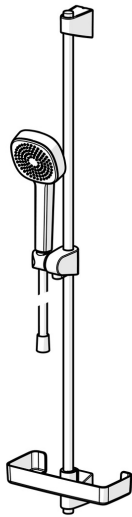

EAN: 4057304011108
static.hansa.com/44790111

- Shower solutions
- Wall mounted
- Chrome
- Hand shower, Shower rail, Adjustable shower rail bracket, Soap dish, Shower hose (1750 mm), Anti limescale technology (easy to clean)
- Relaxing - Soft water stream, pleasant for entire body
- 1 spray function

Technical data

Flow properties

Flow-rate at 3 bar	18.0 l/min
Flow-rate at 3 bar (with flow controller)	15.0 l/min

Technical properties

Hot water supply	max. +65°C
Working pressure	0.5-5 bar
Connection size	G1/2
Diameter	Ø 18 mm
Installation width	max 920 mm
Length / Height	960 mm

Regulations

EN standard	EN 1112, EN 1113
-------------	-------------------------

Approvals and Declarations

Declaration of conformity	DoC
EPD	S-P-06395

Spare parts

SP44780113

	Name	Code
01	Slide for shower rail	59914392
02	Wall support	59914394