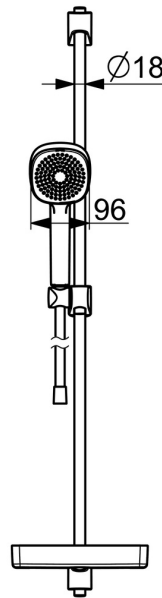

EAN: 4057304011108
static.hansa.com/44790111

- Shower solutions
- Wall mounted
- Chrome
- Hand shower, Shower rail, Adjustable shower rail bracket, Soap dish, Shower hose (1750 mm), Anti limescale technology (easy to clean)
- Relaxing - Soft water stream, pleasant for entire body
- 1 spray function

Technical data

Flow properties

Flow-rate at 3 bar	18.0 l/min
Flow-rate at 3 bar (with flow controller)	15.0 l/min

Technical properties

Hot water supply	max. +65°C
Working pressure	0.5-5 bar
Connection size	G1/2
Diameter	Ø 18 mm
Installation width	max 920 mm
Length / Height	960 mm

Regulations

EN standard	EN 1112, EN 1113
-------------	-------------------------

Approvals and Declarations

Declaration of conformity	DoC
EPD	S-P-06395

Spare parts

SP44780113

	Name	Code
01	Slide for shower rail	59914392
02	Wall support	59914394