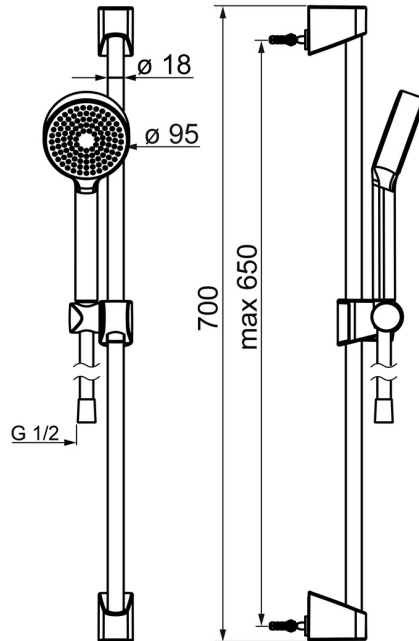

EAN: 4057304018534  
[static.hansa.com/44780413](http://static.hansa.com/44780413)

- Shower solutions
- Wall mounted
- Chrome
- Hand shower, Shower rail, Adjustable shower rail bracket, Shower hose (1750 mm), Eco flow control
- Intense - invigorating water stream
- 1 spray function

## Technical data

### Flow properties

Flow-rate at 3 bar (with flow controller) **9.0 l/min**

### Technical properties

Hot water supply **max. +65°C**  
 Working pressure **0.5-5 bar**  
 Connection size **G1/2**  
 Diameter **Ø 18 mm**  
 Installation width **max 650 mm**  
 Length / Height **700 mm**  
 Material **Composite**