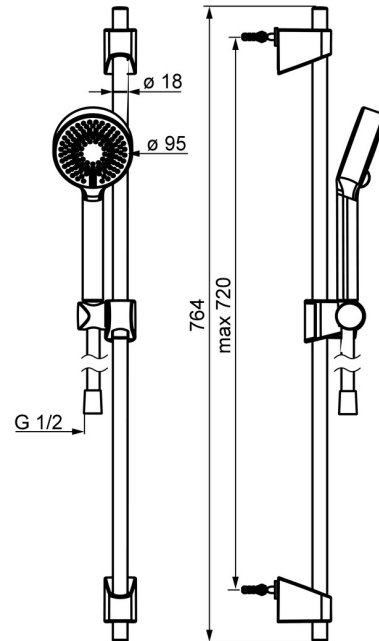

EAN: 4057304002519  
[static.hansa.com/44780233](http://static.hansa.com/44780233)

- Shower solutions
- Wall mounted
- Chrome
- Hand shower, Shower rail, Adjustable shower rail bracket, Shower hose (1750 mm), Eco flow control, Anti limescale technology (easy to clean)
- Normal - Even and soft water stream, Refreshing - Strong water stream, activates and refreshes body, Relaxing - Soft water stream, pleasant for entire body
- 3 spray functions

### Flow properties

Flow-rate at 3 bar	<b>18.0 l/min</b>
Flow-rate at 3 bar (with flow controller)	<b>15.0 l/min</b>

### Technical properties

Hot water supply	<b>max. +65°C</b>
Working pressure	<b>0.5-5 bar</b>
Connection size	<b>G1/2</b>
Diameter	<b>Ø 18 mm</b>
Installation width	<b>max 720 mm</b>
Length / Height	<b>764 mm</b>

### SP44780113

---

	Name	Code
01	Slide for shower rail	59914392
02	Wall support	59914394