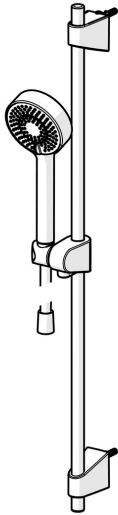

EAN: 4057304002519  
[static.hansa.com/44780233](http://static.hansa.com/44780233)

- Shower solutions
- Wall mounted
- Chrome
- Hand shower, Shower rail, Adjustable shower rail bracket, Shower hose (1750 mm), Eco flow control, Anti limescale technology (easy to clean)
- Normal - Even and soft water stream, Refreshing - Strong water stream, activates and refreshes body, Relaxing - Soft water stream, pleasant for entire body
- 3 spray functions

### Flow properties

Flow-rate at 3 bar	<b>18.0 l/min</b>
Flow-rate at 3 bar (with flow controller)	<b>15.0 l/min</b>

### Technical properties

Hot water supply	<b>max. +65°C</b>
Working pressure	<b>0.5-5 bar</b>
Connection size	<b>G1/2</b>
Diameter	<b>Ø 18 mm</b>
Installation width	<b>max 720 mm</b>
Length / Height	<b>764 mm</b>

### SP44780113

---

	Name	Code
01	Slide for shower rail	59914392
02	Wall support	59914394