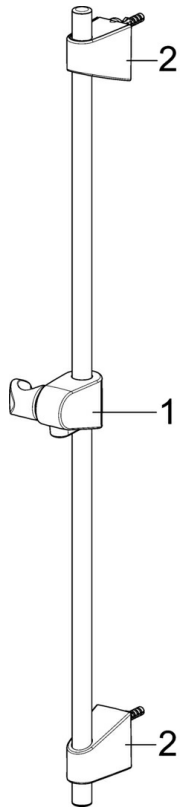

EAN: 4057304002519  
[static.hansa.com/44780233](http://static.hansa.com/44780233)

- Shower solutions
- Wall mounted
- Chrome
- Hand shower, Shower rail, Adjustable shower rail bracket, Shower hose (1750 mm), Eco flow control, Anti limescale technology (easy to clean)
- Normal - Even and soft water stream, Refreshing - Strong water stream, activates and refreshes body, Relaxing - Soft water stream, pleasant for entire body
- 3 spray functions

### Flow properties

Flow-rate at 3 bar	<b>18.0 l/min</b>
Flow-rate at 3 bar (with flow controller)	<b>15.0 l/min</b>

### Technical properties

Hot water supply	<b>max. +65°C</b>
Working pressure	<b>0.5-5 bar</b>
Connection size	<b>G1/2</b>
Diameter	<b>Ø 18 mm</b>
Installation width	<b>max 720 mm</b>
Length / Height	<b>764 mm</b>

## Spare parts

---