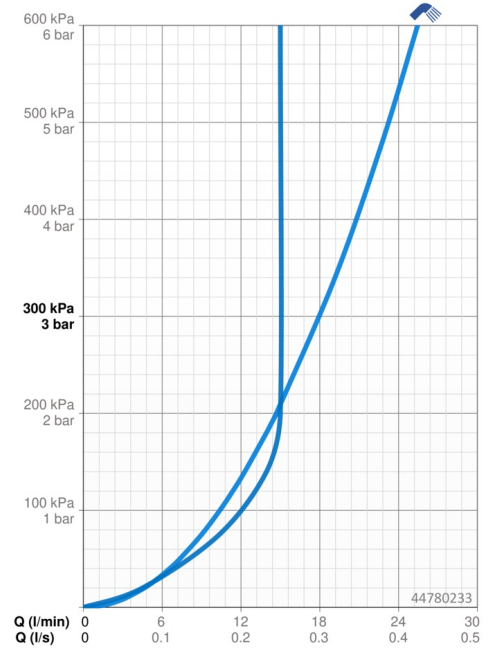

Technical data

Flow properties

Flow-rate at 3 bar	18.0 l/min
Flow-rate at 3 bar (with flow controller)	15.0 l/min

Technical properties

Hot water supply	max. +65°C
Working pressure	0.5-5 bar
Connection size	G1/2
Diameter	Ø 18 mm
Installation width	max 720 mm
Length / Height	764 mm

Regulations

EN standard	EN 1112, EN 1113

Approvals and Declarations

Declaration of conformity	DoC
EPD	S-P-06395