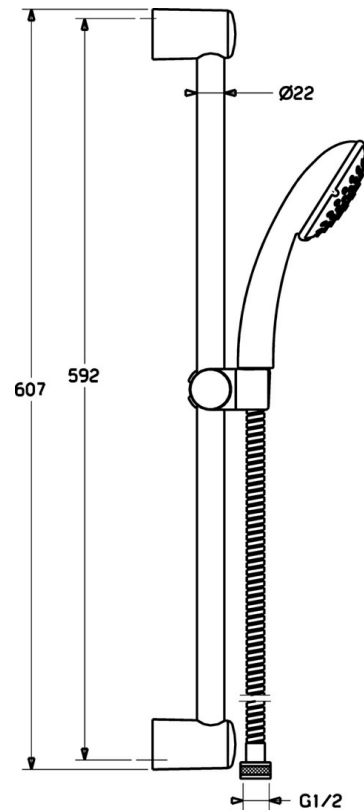

EAN: 4015474127982
static.hansa.com/44780230

- Shower solutions
- Wall mounted
- Chrome
- Litter filter(s)

Technical data

Technical properties

Hot water supply	max. +65°C
Working pressure	0.5-5 bar

Spare parts

SP44670110

	Name	Code
2	Wall support Discontinued	59912599
3	Slide for shower rail, d 22 mm	59912595
4	Hand shower Discontinued	44610100
4	Hand shower Discontinued	44630100
4	Hand shower Discontinued	44620100
5	Shower hose, L=1750	59912596
5.1	Gasket ring, d 21x12x2	59912304
7	Soap tray	59912598
N.I.	Protective cap Discontinued	59913901
N.I.	Spacer sleeve Discontinued	59913951