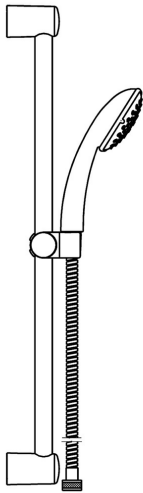

EAN: 4015474127982
static.hansa.com/44780230

- Shower solutions
- Wall mounted
- Chrome
- Litter filter(s)

Technical data

Technical properties

Hot water supply	max. +65°C
Working pressure	0.5-5 bar

Spare parts

SP44670110

	Name	Code
2	Wall support Discontinued	59912599
3	Slide for shower rail, d 22 mm	59912595
4	Hand shower Discontinued	44610100
4	Hand shower Discontinued	44630100
4	Hand shower Discontinued	44620100
5	Shower hose, L=1750	59912596
5.1	Gasket ring, d 21x12x2	59912304
7	Soap tray	59912598
N.I.	Protective cap Discontinued	59913901
N.I.	Spacer sleeve Discontinued	59913951