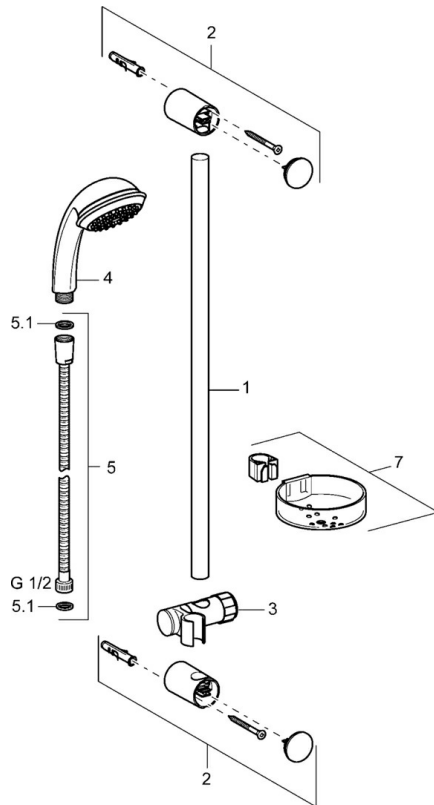

EAN: 4015474127982
static.hansa.com/44780230

- Shower solutions
- Wall mounted
- Chrome
- Litter filter(s)

Technical data

Technical properties

Hot water supply	max. +65°C
Working pressure	0.5-5 bar

Spare parts

SP44670110

	Name	Code
2	Wall support Discontinued	59912599
3	Slide for shower rail, d 22 mm	59912595
4	Hand shower Discontinued	44610100
4	Hand shower Discontinued	44630100
4	Hand shower Discontinued	44620100
5	Shower hose, L=1750	59912596
5.1	Gasket ring, d 21x12x2	59912304
7	Soap tray	59912598
N.I.	Protective cap Discontinued	59913901
N.I.	Spacer sleeve Discontinued	59913951