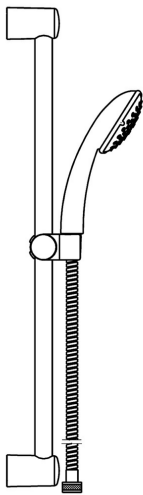

EAN: 4015474127975
static.hansa.com/44780220

- Shower solutions
- Wall mounted
- Chrome
- Adjustable shower rail bracket, Shower hose (1750 mm), Anti limescale technology (easy to clean)
- Litter filter(s)
- 2 spray functions

Technical data

Technical properties

Hot water supply	max. +65°C
Working pressure	0.5-5 bar

Spare parts

SP44670110

	Name	Code
2	Wall support Discontinued	59912599
3	Slide for shower rail, d 22 mm	59912595
4	Hand shower Discontinued	44610100
4	Hand shower Discontinued	44630100
4	Hand shower Discontinued	44620100
5	Shower hose, L=1750	59912596
5.1	Gasket ring, d 21x12x2	59912304
7	Soap tray	59912598
N.I.	Protective cap Discontinued	59913901
N.I.	Spacer sleeve Discontinued	59913951