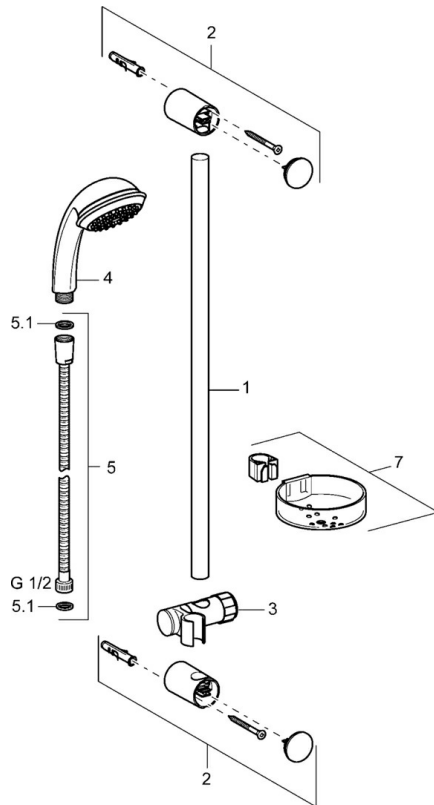

EAN: 4015474127975
static.hansa.com/44780220

- Shower solutions
- Wall mounted
- Chrome
- Adjustable shower rail bracket, Shower hose (1750 mm), Anti limescale technology (easy to clean)
- Litter filter(s)
- 2 spray functions

Technical data

Technical properties

Hot water supply	max. +65°C
Working pressure	0.5-5 bar

Spare parts

SP44670110

	Name	Code
2	Wall support Discontinued	59912599
3	Slide for shower rail, d 22 mm	59912595
4	Hand shower Discontinued	44610100
4	Hand shower Discontinued	44630100
4	Hand shower Discontinued	44620100
5	Shower hose, L=1750	59912596
5.1	Gasket ring, d 21x12x2	59912304
7	Soap tray	59912598
N.I.	Protective cap Discontinued	59913901
N.I.	Spacer sleeve Discontinued	59913951