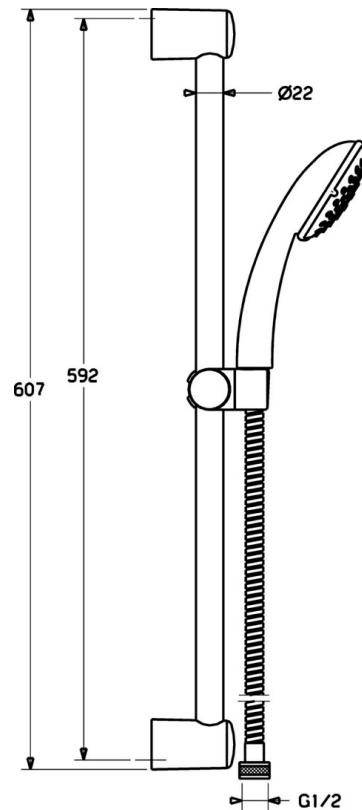

EAN: 4015474127975
static.hansa.com/44780220

- Shower solutions
- Wall mounted
- Chrome
- Adjustable shower rail bracket, Shower hose (1750 mm), Anti limescale technology (easy to clean)
- Litter filter(s)
- 2 spray functions

Technical data

Technical properties

Hot water supply	max. +65°C
Working pressure	0.5-5 bar

Spare parts

SP44670110

	Name	Code
2	Wall support Discontinued	59912599
3	Slide for shower rail, d 22 mm	59912595
4	Hand shower Discontinued	44610100
4	Hand shower Discontinued	44630100
4	Hand shower Discontinued	44620100
5	Shower hose, L=1750	59912596
5.1	Gasket ring, d 21x12x2	59912304
7	Soap tray	59912598
N.I.	Protective cap Discontinued	59913901
N.I.	Spacer sleeve Discontinued	59913951