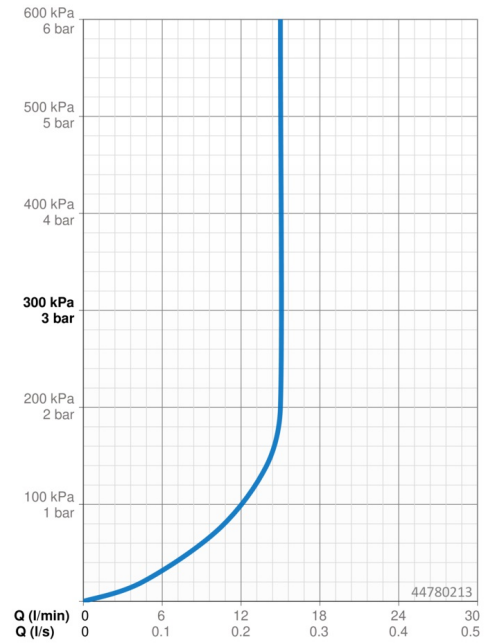

Technical data

Flow properties

Flow-rate at 3 bar (with flow controller) **15.0 l/min**

Technical properties

Hot water supply **max. +65°C**
Working pressure **0.5-5 bar**
Connection size **G1/2**
Diameter **Ø 18 mm**
Installation width **max 650 mm**
Length / Height **700 mm**
Material **Composite**

Regulations

EN standard **EN 1112, EN 1113**

Approvals and Declarations

Declaration of conformity **DoC**
EPD **S-P-06395**