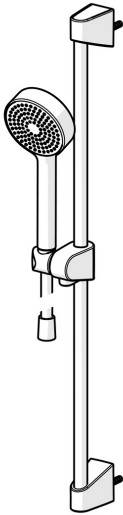

EAN: 4057304002465  
[static.hansa.com/44780213](https://static.hansa.com/44780213)

- Shower solutions
- Wall mounted
- Chrome
- Hand shower, Shower rail, Adjustable shower rail bracket, Shower hose (1750 mm), Anti limescale technology (easy to clean)
- Relaxing - Soft water stream, pleasant for entire body
- 1 spray function

### Flow properties

Flow-rate at 3 bar (with flow controller) **15.0 l/min**

### Technical properties

Hot water supply **max. +65°C**  
 Working pressure **0.5-5 bar**  
 Connection size **G1/2**  
 Diameter **Ø 18 mm**  
 Installation width **max 650 mm**  
 Length / Height **700 mm**  
 Material **Composite**