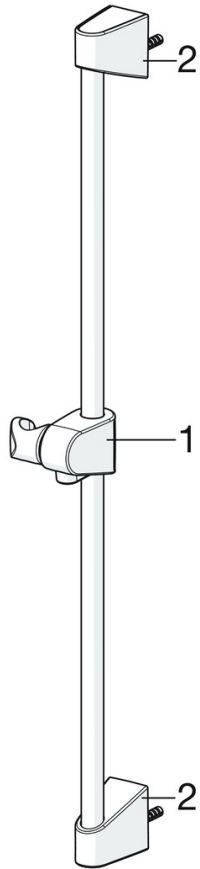

EAN: 4057304002465  
[static.hansa.com/44780213](https://static.hansa.com/44780213)

- Shower solutions
- Wall mounted
- Chrome
- Hand shower, Shower rail, Adjustable shower rail bracket, Shower hose (1750 mm), Anti limescale technology (easy to clean)
- Relaxing - Soft water stream, pleasant for entire body
- 1 spray function

### Flow properties

Flow-rate at 3 bar (with flow controller) **15.0 l/min**

### Technical properties

Hot water supply **max. +65°C**  
 Working pressure **0.5-5 bar**  
 Connection size **G1/2**  
 Diameter **Ø 18 mm**  
 Installation width **max 650 mm**  
 Length / Height **700 mm**  
 Material **Composite**

## Spare parts

---