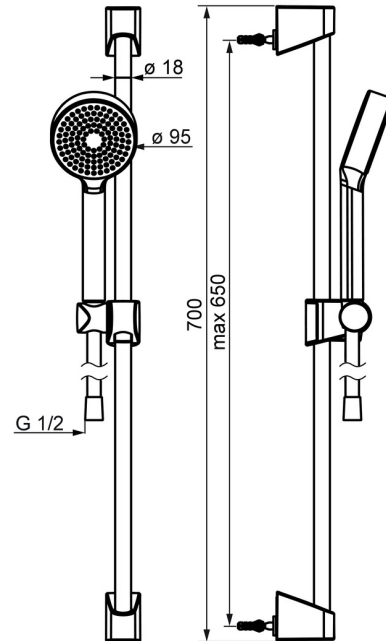

EAN: 4057304002465  
[static.hansa.com/44780213](https://static.hansa.com/44780213)

- Shower solutions
- Wall mounted
- Chrome
- Hand shower, Shower rail, Adjustable shower rail bracket, Shower hose (1750 mm), Anti limescale technology (easy to clean)
- Relaxing - Soft water stream, pleasant for entire body
- 1 spray function

### Flow properties

Flow-rate at 3 bar (with flow controller) **15.0 l/min**

### Technical properties

Hot water supply **max. +65°C**  
 Working pressure **0.5-5 bar**  
 Connection size **G1/2**  
 Diameter **Ø 18 mm**  
 Installation width **max 650 mm**  
 Length / Height **700 mm**  
 Material **Composite**

### SP44780211

---

	Name	Code
01	Slide for shower rail	59914392
02	Wall bracket	59914393