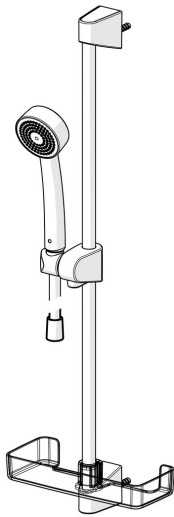

EAN: 4015470030477
static.hansa.com/447802110037

- Shower solutions
- Wall mounted
- Chrome

- Hand shower, Shower rail, Adjustable shower rail bracket, Soap dish, Shower hose (1750 mm), Anti limescale technology (easy to clean)
- Relaxing - Soft water stream, pleasant for entire body
- 1 spray function

Technical data

Flow properties

Flow-rate at 3 bar (with flow controller) **9.0 l/min**

Technical properties

DN-size (nominal dimension) **DN15**
 Hot water supply **max. +65°C**
 Working pressure **0.5-5 bar**
 Connection size **G1/2**
 Diameter **Ø 18 mm**
 Installation width **max 650 mm**
 Length / Height **700 mm**
 Material **Composite**