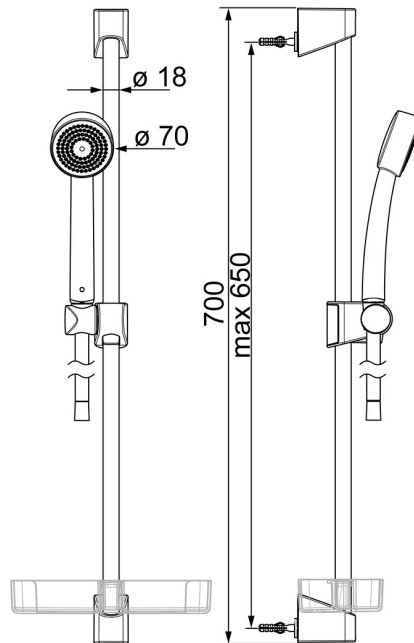

EAN: 4015470030477
static.hansa.com/447802110037

- Shower solutions
- Wall mounted
- Chrome

- Hand shower, Shower rail, Adjustable shower rail bracket, Soap dish, Shower hose (1750 mm), Anti limescale technology (easy to clean)
- Relaxing - Soft water stream, pleasant for entire body
- 1 spray function

Technical data

Flow properties

Flow-rate at 3 bar (with flow controller) **9.0 l/min**

Technical properties

DN-size (nominal dimension) **DN15**
 Hot water supply **max. +65°C**
 Working pressure **0.5-5 bar**
 Connection size **G1/2**
 Diameter **Ø 18 mm**
 Installation width **max 650 mm**
 Length / Height **700 mm**
 Material **Composite**