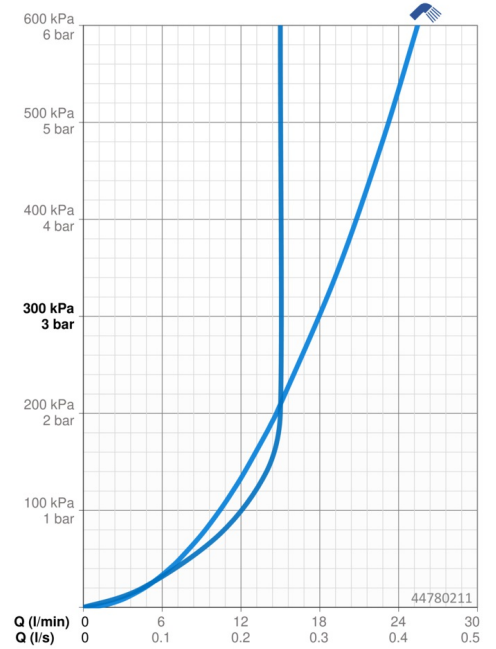

Technical data

Flow properties

Flow-rate at 3 bar	18.0 l/min
Flow-rate at 3 bar (with flow controller)	15.0 l/min

Technical properties

DN-size (nominal dimension)	DN15
Hot water supply	max. +65°C
Working pressure	0.5-5 bar
Connection size	G1/2
Diameter	Ø 18 mm
Installation width	max 650 mm
Length / Height	700 mm
Material	Composite

Regulations

EN standard	EN 1112, EN 1113

Approvals and Declarations

Declaration of conformity	DoC
EPD	S-P-06395