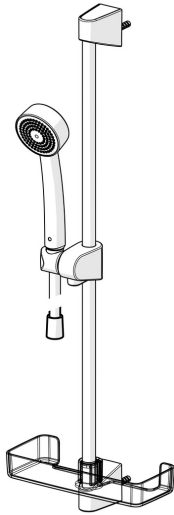

EAN: 4057304002458
static.hansa.com/44780211

- Shower solutions
- Wall mounted
- Chrome
- Hand shower, Shower rail, Adjustable shower rail bracket, Soap dish, Shower hose (1500 mm), Anti limescale technology (easy to clean)
- Relaxing - Soft water stream, pleasant for entire body
- 1 spray function

Technical data

Flow properties

Flow-rate at 3 bar	18.0 l/min
Flow-rate at 3 bar (with flow controller)	15.0 l/min

Technical properties

DN-size (nominal dimension)	DN15
Hot water supply	max. +65°C
Working pressure	0.5-5 bar
Connection size	G1/2
Diameter	Ø 18 mm
Installation width	max 650 mm
Length / Height	700 mm
Material	Composite

Regulations

EN standard	EN 1112, EN 1113
-------------	-------------------------

Approvals and Declarations

Declaration of conformity	DoC
EPD	S-P-06395

Spare parts

SP44780211

	Name	Code
01	Slide for shower rail	59914392
02	Wall bracket	59914393