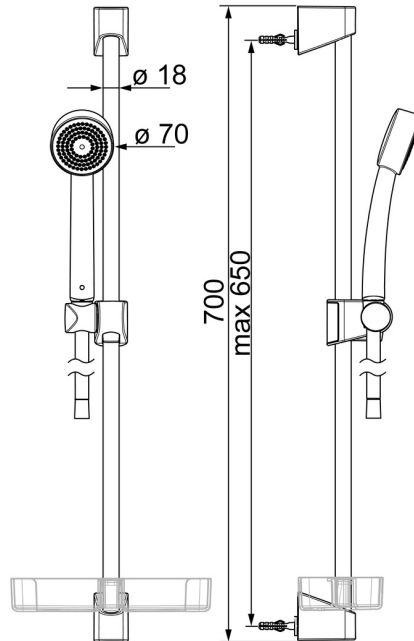

EAN: 4057304002458
static.hansa.com/44780211

- Shower solutions
- Wall mounted
- Chrome
- Hand shower, Shower rail, Adjustable shower rail bracket, Soap dish, Shower hose (1500 mm), Anti limescale technology (easy to clean)
- Relaxing - Soft water stream, pleasant for entire body
- 1 spray function

Technical data

Flow properties

Flow-rate at 3 bar	18.0 l/min
Flow-rate at 3 bar (with flow controller)	15.0 l/min

Technical properties

DN-size (nominal dimension)	DN15
Hot water supply	max. +65°C
Working pressure	0.5-5 bar
Connection size	G1/2
Diameter	Ø 18 mm
Installation width	max 650 mm
Length / Height	700 mm
Material	Composite

Regulations

EN standard	EN 1112, EN 1113
-------------	-------------------------

Approvals and Declarations

Declaration of conformity	DoC
EPD	S-P-06395

Spare parts

SP44780211

	Name	Code
01	Slide for shower rail	59914392
02	Wall bracket	59914393