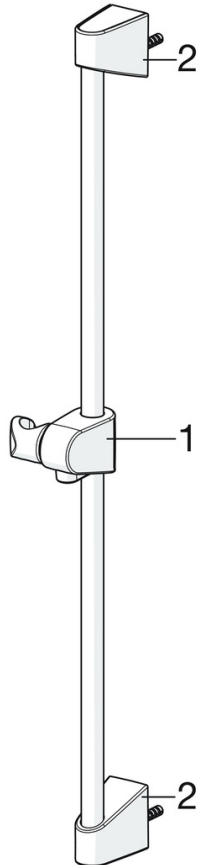

EAN: 4057304002458
static.hansa.com/44780211

- Shower solutions
- Wall mounted
- Chrome
- Hand shower, Shower rail, Adjustable shower rail bracket, Soap dish, Shower hose (1500 mm), Anti limescale technology (easy to clean)
- Relaxing - Soft water stream, pleasant for entire body
- 1 spray function

Technical data

Flow properties

Flow-rate at 3 bar	18.0 l/min
Flow-rate at 3 bar (with flow controller)	15.0 l/min

Technical properties

DN-size (nominal dimension)	DN15
Hot water supply	max. +65°C
Working pressure	0.5-5 bar
Connection size	G1/2
Diameter	Ø 18 mm
Installation width	max 650 mm
Length / Height	700 mm
Material	Composite

Regulations

EN standard	EN 1112, EN 1113
-------------	-------------------------

Approvals and Declarations

Declaration of conformity	DoC
EPD	S-P-06395

Spare parts

SP44780211

	Name	Code
01	Slide for shower rail	59914392
02	Wall bracket	59914393