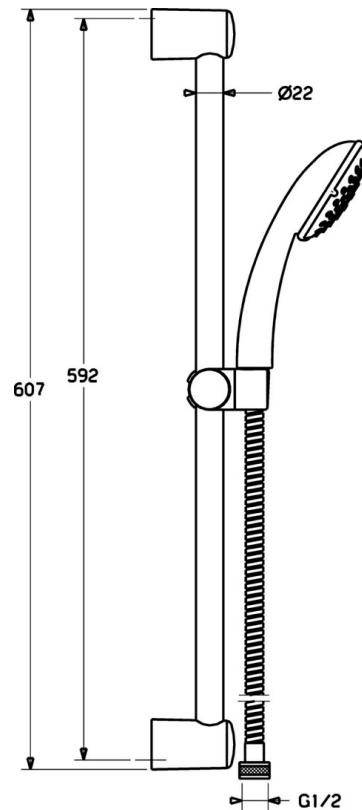

EAN: 4015474127968
static.hansa.com/44780210

- Shower solutions
- Wall mounted
- Chrome
- Adjustable shower rail bracket, Shower hose (1750 mm), Anti limescale technology (easy to clean)
- Normal - Even and soft water stream
- Litter filter(s)
- 1 spray function

Technical data

Technical properties

Hot water supply	max. +65°C
Working pressure	0.5-5 bar

Regulations

EN standard	EN 1112, EN 1113
-------------	-------------------------

Spare parts

SP44670110

	Name	Code
2	Wall support Discontinued	59912599
3	Slide for shower rail, d 22 mm	59912595
4	Hand shower Discontinued	44610100
4	Hand shower Discontinued	44630100
4	Hand shower Discontinued	44620100
5	Shower hose, L=1750	59912596
5.1	Gasket ring, d 21x12x2	59912304
7	Soap tray	59912598
N.I.	Protective cap Discontinued	59913901
N.I.	Spacer sleeve Discontinued	59913951