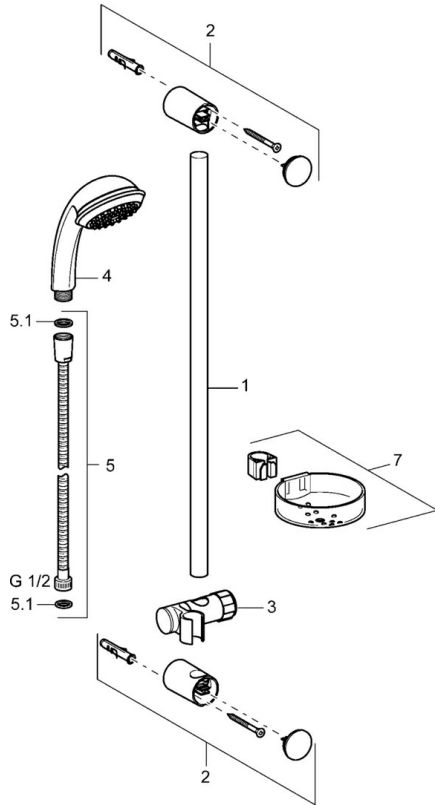

EAN: 4015474127968
static.hansa.com/44780210

- Shower solutions
- Wall mounted
- Chrome
- Adjustable shower rail bracket, Shower hose (1750 mm), Anti limescale technology (easy to clean)
- Normal - Even and soft water stream
- Litter filter(s)
- 1 spray function

Technical data

Technical properties

Hot water supply	max. +65°C
Working pressure	0.5-5 bar

Regulations

EN standard	EN 1112, EN 1113
-------------	-------------------------

Spare parts

SP44670110

	Name	Code
2	Wall support Discontinued	59912599
3	Slide for shower rail, d 22 mm	59912595
4	Hand shower Discontinued	44610100
4	Hand shower Discontinued	44630100
4	Hand shower Discontinued	44620100
5	Shower hose, L=1750	59912596
5.1	Gasket ring, d 21x12x2	59912304
7	Soap tray	59912598
N.I.	Protective cap Discontinued	59913901
N.I.	Spacer sleeve Discontinued	59913951