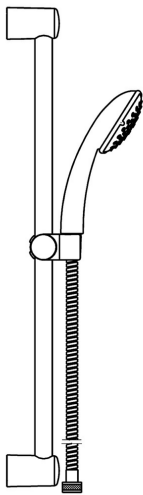

EAN: 4015474127968
static.hansa.com/44780210

- Shower solutions
- Wall mounted
- Chrome
- Adjustable shower rail bracket, Shower hose (1750 mm), Anti limescale technology (easy to clean)
- Normal - Even and soft water stream
- Litter filter(s)
- 1 spray function

Technical data

Technical properties

Hot water supply	max. +65°C
Working pressure	0.5-5 bar

Regulations

EN standard	EN 1112, EN 1113
-------------	-------------------------

Spare parts

SP44670110

	Name	Code
2	Wall support Discontinued	59912599
3	Slide for shower rail, d 22 mm	59912595
4	Hand shower Discontinued	44610100
4	Hand shower Discontinued	44630100
4	Hand shower Discontinued	44620100
5	Shower hose, L=1750	59912596
5.1	Gasket ring, d 21x12x2	59912304
7	Soap tray	59912598
N.I.	Protective cap Discontinued	59913901
N.I.	Spacer sleeve Discontinued	59913951