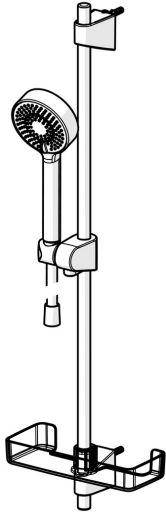

EAN: 4015470030491
static.hansa.com/447801330037

- Shower solutions
- Wall mounted
- Chrome
- Anti limescale technology (easy to clean)

Technical data

Flow properties

Flow-rate at 3 bar (with flow controller) **9.0 l/min**

Technical properties

DN-size (nominal dimension)	DN15
Hot water supply	max. +65°C
Working pressure	0.5-5 bar
Connection size	G1/2
Diameter	Ø 18 mm
Length / Height	720 mm
Material	Composite

Approvals and Declarations