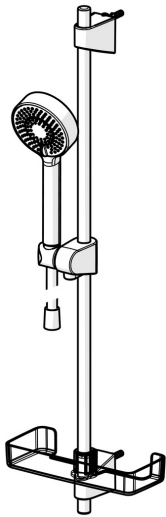

EAN: 4057304002496
static.hansa.com/44780133

- Shower solutions
- Wall mounted
- Chrome

- Hand shower, Shower rail, Adjustable shower rail bracket, Soap dish, Shower hose (1750 mm), Anti limescale technology (easy to clean)
- Normal - Even and soft water stream, Refreshing - Strong water stream, activates and refreshes body, Relaxing - Soft water stream, pleasant for entire body
- 3 spray functions

Technical data

Flow properties

Eco-flow at 3 bar	9.0 l/min
Flow-rate at 3 bar	18.0 l/min
Flow-rate at 3 bar (with flow controller)	15.0 l/min

Technical properties

DN-size (nominal dimension)	DN15
Hot water supply	max. +65°C
Working pressure	0.5-5 bar
Connection size	G1/2
Diameter	Ø 18 mm
Installation width	max 720 mm
Length / Height	764 mm
Material	Composite

Regulations

EN standard	EN 1112, EN 1113
-------------	-------------------------

Approvals and Declarations

Declaration of conformity	DoC
EPD	S-P-06395

Spare parts

SP44780113

	Name	Code
01	Slide for shower rail	59914392
02	Wall support	59914394