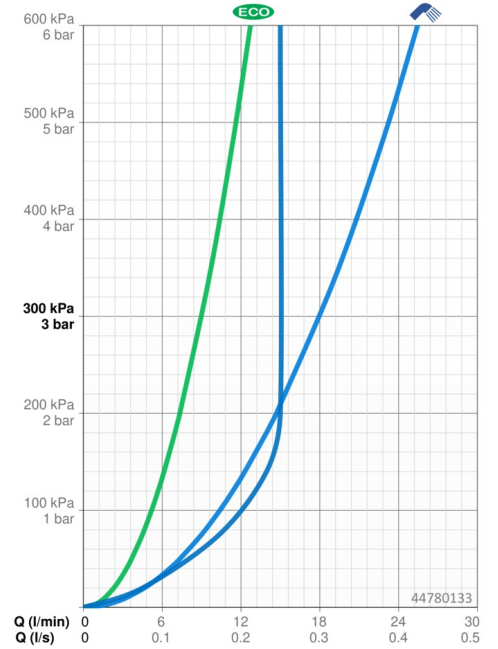

Technical data

Flow properties

Eco-flow at 3 bar	9.0 l/min
Flow-rate at 3 bar	18.0 l/min
Flow-rate at 3 bar (with flow controller)	15.0 l/min

Technical properties

DN-size (nominal dimension)	DN15
Hot water supply	max. +65°C
Working pressure	0.5-5 bar
Connection size	G1/2
Diameter	Ø 18 mm
Installation width	max 720 mm
Length / Height	764 mm
Material	Composite

Regulations

EN standard	EN 1112, EN 1113

Approvals and Declarations

Declaration of conformity	DoC
EPD	S-P-06395