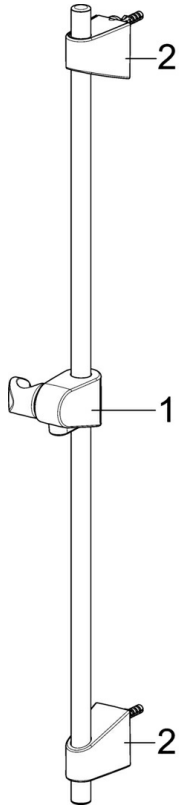

EAN: 4057304002496
static.hansa.com/44780133

- Shower solutions
- Wall mounted
- Chrome

- Hand shower, Shower rail, Adjustable shower rail bracket, Soap dish, Shower hose (1750 mm), Anti limescale technology (easy to clean)
- Normal - Even and soft water stream, Refreshing - Strong water stream, activates and refreshes body, Relaxing - Soft water stream, pleasant for entire body
- 3 spray functions

Technical data

Flow properties

Eco-flow at 3 bar	9.0 l/min
Flow-rate at 3 bar	18.0 l/min
Flow-rate at 3 bar (with flow controller)	15.0 l/min

Technical properties

DN-size (nominal dimension)	DN15
Hot water supply	max. +65°C
Working pressure	0.5-5 bar
Connection size	G1/2
Diameter	Ø 18 mm
Installation width	max 720 mm
Length / Height	764 mm
Material	Composite

Regulations

EN standard	EN 1112, EN 1113
-------------	-------------------------

Approvals and Declarations

Declaration of conformity	DoC
EPD	S-P-06395

Spare parts

SP44780113

	Name	Code
01	Slide for shower rail	59914392
02	Wall support	59914394