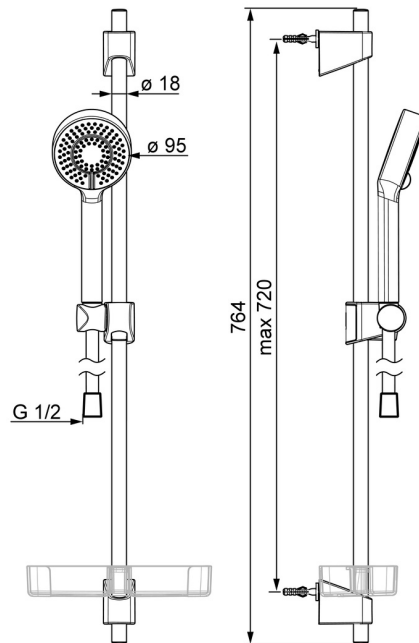

EAN: 4057304002496
static.hansa.com/44780133

- Shower solutions
- Wall mounted
- Chrome

- Hand shower, Shower rail, Adjustable shower rail bracket, Soap dish, Shower hose (1750 mm), Anti limescale technology (easy to clean)
- Normal - Even and soft water stream, Refreshing - Strong water stream, activates and refreshes body, Relaxing - Soft water stream, pleasant for entire body
- 3 spray functions

Technical data

Flow properties

Eco-flow at 3 bar	9.0 l/min
Flow-rate at 3 bar	18.0 l/min
Flow-rate at 3 bar (with flow controller)	15.0 l/min

Technical properties

DN-size (nominal dimension)	DN15
Hot water supply	max. +65°C
Working pressure	0.5-5 bar
Connection size	G1/2
Diameter	Ø 18 mm
Installation width	max 720 mm
Length / Height	764 mm
Material	Composite

Regulations

EN standard	EN 1112, EN 1113
-------------	-------------------------

Approvals and Declarations

Declaration of conformity	DoC
EPD	S-P-06395

Spare parts

SP44780113

	Name	Code
01	Slide for shower rail	59914392
02	Wall support	59914394