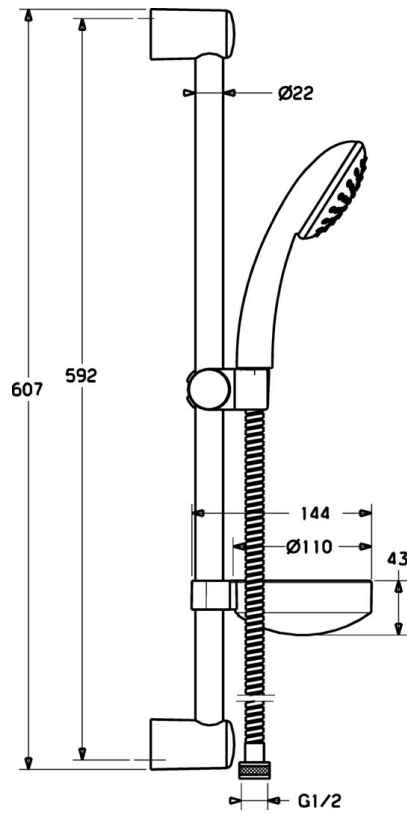

EAN: 4015474127920
static.hansa.com/44780130

- Shower solutions
- Wall mounted
- Chrome
- Adjustable shower rail bracket, Shower hose (1750 mm), Soap dish, Anti limescale technology (easy to clean)
- Litter filter(s)
- 3 spray functions

Technical data

Technical properties

Hot water supply	max. +65°C
Working pressure	0.5-5 bar

Spare parts

SP44670110

	Name	Code
2	Wall support Discontinued	59912599
3	Slide for shower rail, d 22 mm	59912595
4	Hand shower Discontinued	44610100
4	Hand shower Discontinued	44630100
4	Hand shower Discontinued	44620100
5	Shower hose, L=1750	59912596
5.1	Gasket ring, d 21x12x2	59912304
7	Soap tray	59912598
N.I.	Protective cap Discontinued	59913901
N.I.	Spacer sleeve Discontinued	59913951