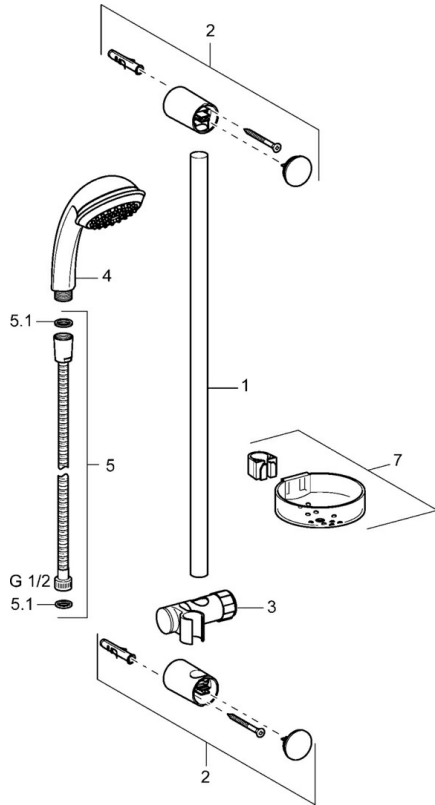

EAN: 4015474127920
static.hansa.com/44780130

- Shower solutions
- Wall mounted
- Chrome
- Adjustable shower rail bracket, Shower hose (1750 mm), Soap dish, Anti limescale technology (easy to clean)
- Litter filter(s)
- 3 spray functions

Technical data

Technical properties

Hot water supply	max. +65°C
Working pressure	0.5-5 bar

Spare parts

SP44670110

	Name	Code
2	Wall support Discontinued	59912599
3	Slide for shower rail, d 22 mm	59912595
4	Hand shower Discontinued	44610100
4	Hand shower Discontinued	44630100
4	Hand shower Discontinued	44620100
5	Shower hose, L=1750	59912596
5.1	Gasket ring, d 21x12x2	59912304
7	Soap tray	59912598
N.I.	Protective cap Discontinued	59913901
N.I.	Spacer sleeve Discontinued	59913951