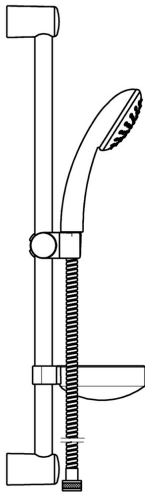

EAN: 4015474127920
static.hansa.com/44780130

- Shower solutions
- Wall mounted
- Chrome
- Adjustable shower rail bracket, Shower hose (1750 mm), Soap dish, Anti limescale technology (easy to clean)
- Litter filter(s)
- 3 spray functions

Technical data

Technical properties

Hot water supply	max. +65°C
Working pressure	0.5-5 bar

Spare parts

SP44670110

	Name	Code
2	Wall support Discontinued	59912599
3	Slide for shower rail, d 22 mm	59912595
4	Hand shower Discontinued	44610100
4	Hand shower Discontinued	44630100
4	Hand shower Discontinued	44620100
5	Shower hose, L=1750	59912596
5.1	Gasket ring, d 21x12x2	59912304
7	Soap tray	59912598
N.I.	Protective cap Discontinued	59913901
N.I.	Spacer sleeve Discontinued	59913951