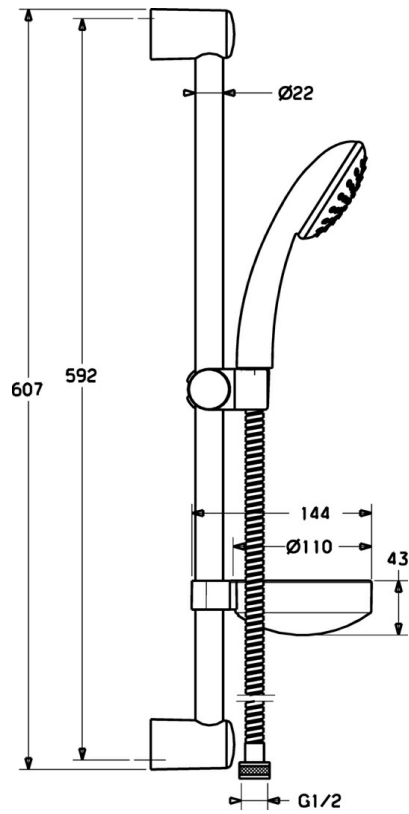

EAN: 4015474127913
static.hansa.com/44780120

- Shower solutions
- Wall mounted
- Chrome
- Litter filter(s)

Technical data

Technical properties

Hot water supply	max. +65°C
Working pressure	0.5-5 bar

Spare parts

SP44670110

	Name	Code
2	Wall support Discontinued	59912599
3	Slide for shower rail, d 22 mm	59912595
4	Hand shower Discontinued	44610100
4	Hand shower Discontinued	44630100
4	Hand shower Discontinued	44620100
5	Shower hose, L=1750	59912596
5.1	Gasket ring, d 21x12x2	59912304
7	Soap tray	59912598
N.I.	Protective cap Discontinued	59913901
N.I.	Spacer sleeve Discontinued	59913951