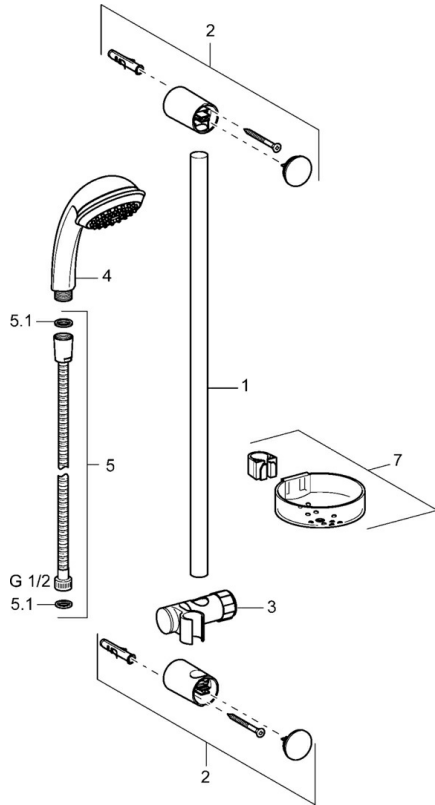

EAN: 4015474127913
static.hansa.com/44780120

- Shower solutions
- Wall mounted
- Chrome
- Litter filter(s)

Technical data

Technical properties

Hot water supply	max. +65°C
Working pressure	0.5-5 bar

Spare parts

SP44670110

	Name	Code
2	Wall support Discontinued	59912599
3	Slide for shower rail, d 22 mm	59912595
4	Hand shower Discontinued	44610100
4	Hand shower Discontinued	44630100
4	Hand shower Discontinued	44620100
5	Shower hose, L=1750	59912596
5.1	Gasket ring, d 21x12x2	59912304
7	Soap tray	59912598
N.I.	Protective cap Discontinued	59913901
N.I.	Spacer sleeve Discontinued	59913951