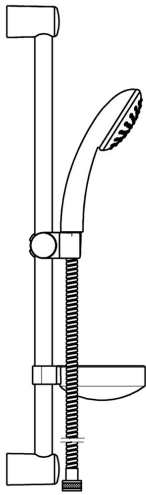

EAN: 4015474127913
static.hansa.com/44780120

- Shower solutions
- Wall mounted
- Chrome
- Litter filter(s)

Technical data

Technical properties

Hot water supply	max. +65°C
Working pressure	0.5-5 bar

Spare parts

SP44670110

	Name	Code
2	Wall support Discontinued	59912599
3	Slide for shower rail, d 22 mm	59912595
4	Hand shower Discontinued	44610100
4	Hand shower Discontinued	44630100
4	Hand shower Discontinued	44620100
5	Shower hose, L=1750	59912596
5.1	Gasket ring, d 21x12x2	59912304
7	Soap tray	59912598
N.I.	Protective cap Discontinued	59913901
N.I.	Spacer sleeve Discontinued	59913951