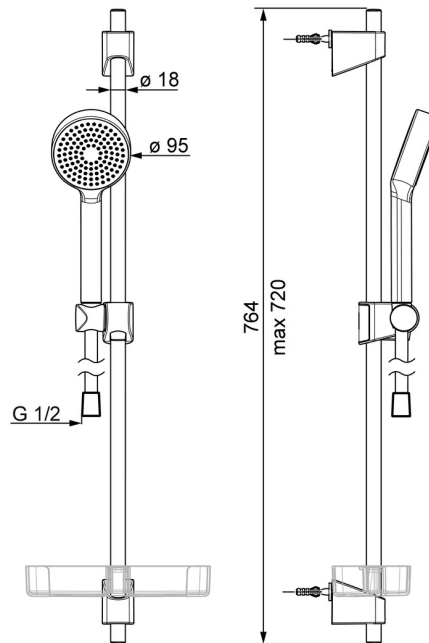

EAN: 4057304002472  
[static.hansa.com/44780113](http://static.hansa.com/44780113)

- Shower solutions
- Wall mounted
- Chrome
- Hand shower, Shower rail, Adjustable shower rail bracket, Soap dish, Shower hose (1750 mm), Anti limescale technology (easy to clean)
- Relaxing - Soft water stream, pleasant for entire body
- 1 spray function

### Flow properties

Flow-rate at 3 bar	<b>18.0 l/min</b>
Flow-rate at 3 bar (with flow controller)	<b>15.0 l/min</b>

### Technical properties

DN-size (nominal dimension)	<b>DN15</b>
Hot water supply	<b>max. +65°C</b>
Working pressure	<b>0.5-5 bar</b>
Connection size	<b>G1/2</b>
Diameter	<b>Ø 18 mm</b>
Installation width	<b>max 720 mm</b>
Length / Height	<b>764 mm</b>
Material	<b>Composite</b>

### SP44780113

---

	Name	Code
01	Slide for shower rail	59914392
02	Wall support	59914394