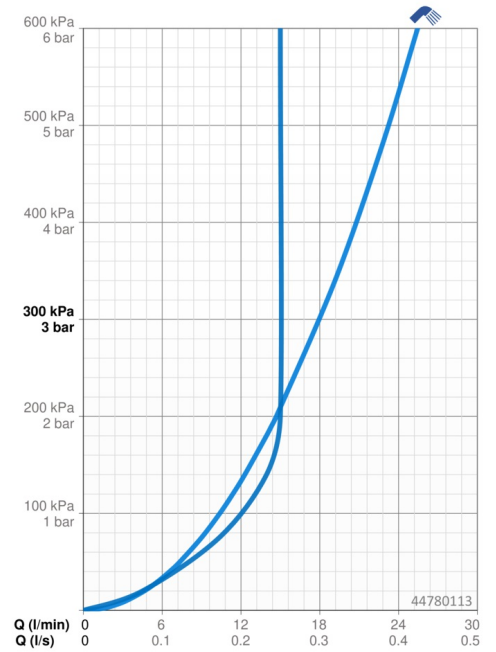

Technical data

Flow properties

Flow-rate at 3 bar	18.0 l/min
Flow-rate at 3 bar (with flow controller)	15.0 l/min

Technical properties

DN-size (nominal dimension)	DN15
Hot water supply	max. +65°C
Working pressure	0.5-5 bar
Connection size	G1/2
Diameter	Ø 18 mm
Installation width	max 720 mm
Length / Height	764 mm
Material	Composite

Regulations

EN standard	EN 1112, EN 1113

Approvals and Declarations

Declaration of conformity	DoC
EPD	S-P-06395