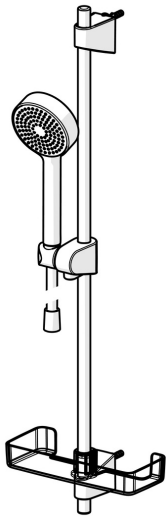

EAN: 4057304002472  
[static.hansa.com/44780113](http://static.hansa.com/44780113)

- Shower solutions
- Wall mounted
- Chrome
- Hand shower, Shower rail, Adjustable shower rail bracket, Soap dish, Shower hose (1750 mm), Anti limescale technology (easy to clean)
- Relaxing - Soft water stream, pleasant for entire body
- 1 spray function

### Flow properties

Flow-rate at 3 bar	<b>18.0 l/min</b>
Flow-rate at 3 bar (with flow controller)	<b>15.0 l/min</b>

### Technical properties

DN-size (nominal dimension)	<b>DN15</b>
Hot water supply	<b>max. +65°C</b>
Working pressure	<b>0.5-5 bar</b>
Connection size	<b>G1/2</b>
Diameter	<b>Ø 18 mm</b>
Installation width	<b>max 720 mm</b>
Length / Height	<b>764 mm</b>
Material	<b>Composite</b>