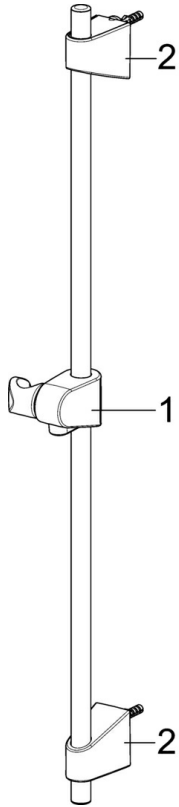

EAN: 4057304002472  
[static.hansa.com/44780113](http://static.hansa.com/44780113)

- Shower solutions
- Wall mounted
- Chrome
- Hand shower, Shower rail, Adjustable shower rail bracket, Soap dish, Shower hose (1750 mm), Anti limescale technology (easy to clean)
- Relaxing - Soft water stream, pleasant for entire body
- 1 spray function

### Flow properties

Flow-rate at 3 bar	<b>18.0 l/min</b>
Flow-rate at 3 bar (with flow controller)	<b>15.0 l/min</b>

### Technical properties

DN-size (nominal dimension)	<b>DN15</b>
Hot water supply	<b>max. +65°C</b>
Working pressure	<b>0.5-5 bar</b>
Connection size	<b>G1/2</b>
Diameter	<b>Ø 18 mm</b>
Installation width	<b>max 720 mm</b>
Length / Height	<b>764 mm</b>
Material	<b>Composite</b>

## Spare parts

---