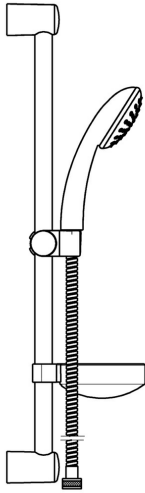

EAN: 4015474127906  
[static.hansa.com/44780110](http://static.hansa.com/44780110)

- Shower solutions
- Wall mounted
- Chrome
- Adjustable shower rail bracket, Shower hose (1750 mm), Soap dish, Anti limescale technology (easy to clean)
- Normal - Even and soft water stream
- Litter filter(s)
- 1 spray function

### Technical properties

Hot water supply	<b>max. +65°C</b>
Working pressure	<b>0.5-5 bar</b>

### SP44670110

	Name	Code
2	Wall support Discontinued	59912599
3	Slide for shower rail, d 22 mm	59912595
4	Hand shower Discontinued	44610100
4	Hand shower Discontinued	44630100
4	Hand shower Discontinued	44620100
5	Shower hose, L=1750	59912596
5.1	Gasket ring, d 21x12x2	59912304
7	Soap tray	59912598
N.I.	Protective cap Discontinued	59913901
N.I.	Spacer sleeve Discontinued	59913951