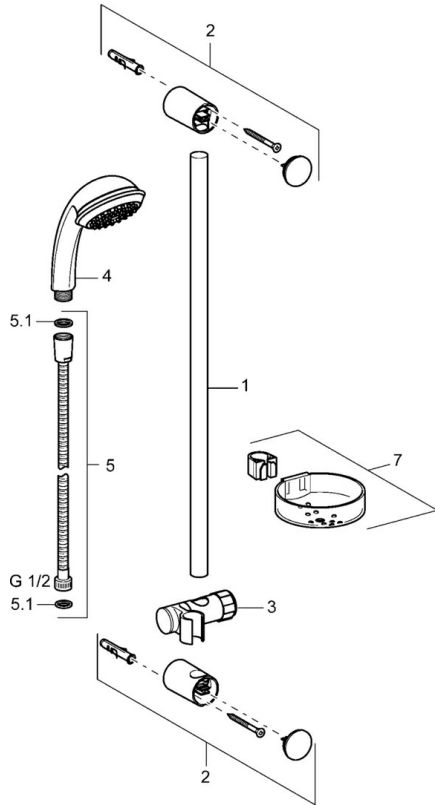

EAN: 4015474127906  
[static.hansa.com/44780110](http://static.hansa.com/44780110)

- Shower solutions
- Wall mounted
- Chrome
- Adjustable shower rail bracket, Shower hose (1750 mm), Soap dish, Anti limescale technology (easy to clean)
- Normal - Even and soft water stream
- Litter filter(s)
- 1 spray function

### Technical properties

Hot water supply	<b>max. +65°C</b>
Working pressure	<b>0.5-5 bar</b>

### SP44670110

	Name	Code
2	Wall support Discontinued	59912599
3	Slide for shower rail, d 22 mm	59912595
4	Hand shower Discontinued	44610100
4	Hand shower Discontinued	44630100
4	Hand shower Discontinued	44620100
5	Shower hose, L=1750	59912596
5.1	Gasket ring, d 21x12x2	59912304
7	Soap tray	59912598
N.I.	Protective cap Discontinued	59913901
N.I.	Spacer sleeve Discontinued	59913951