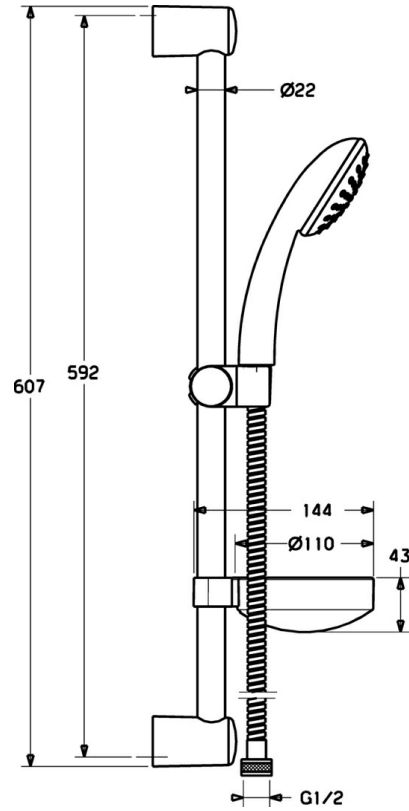

EAN: 4015474127906  
[static.hansa.com/44780110](http://static.hansa.com/44780110)

- Shower solutions
- Wall mounted
- Chrome
- Adjustable shower rail bracket, Shower hose (1750 mm), Soap dish, Anti limescale technology (easy to clean)
- Normal - Even and soft water stream
- Litter filter(s)
- 1 spray function

## Technical data

### Technical properties

Hot water supply	<b>max. +65°C</b>
Working pressure	<b>0.5-5 bar</b>

### SP44670110

	Name	Code
2	Wall support Discontinued	59912599
3	Slide for shower rail, d 22 mm	59912595
4	Hand shower Discontinued	44610100
4	Hand shower Discontinued	44630100
4	Hand shower Discontinued	44620100
5	Shower hose, L=1750	59912596
5.1	Gasket ring, d 21x12x2	59912304
7	Soap tray	59912598
N.I.	Protective cap Discontinued	59913901
N.I.	Spacer sleeve Discontinued	59913951