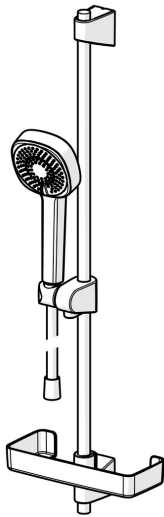

EAN: 4057304011085
static.hansa.com/44770131

- Shower solutions
- Wall mounted
- Chrome
- Hand shower, Shower rail, Adjustable shower rail bracket, Soap dish, Shower hose (1750 mm), Anti limescale technology (easy to clean)
- Normal - Even and soft water stream, Refreshing - Strong water stream, activates and refreshes body, Relaxing - Soft water stream, pleasant for entire body
- 3 spray functions

Technical data

Flow properties

Eco-flow at 3 bar	9.0 l/min
Flow-rate at 3 bar	18.0 l/min
Flow-rate at 3 bar (with flow controller)	15.0 l/min

Technical properties

Hot water supply	max. +65°C
Working pressure	0.5-5 bar
Connection size	G1/2
Diameter	Ø 18 mm
Installation width	max 720 mm
Length / Height	764 mm