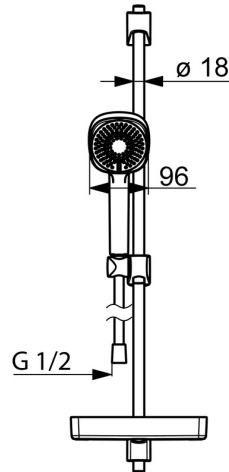

EAN: 4057304011085
static.hansa.com/44770131

- Shower solutions
- Wall mounted
- Chrome
- Hand shower, Shower rail, Adjustable shower rail bracket, Soap dish, Shower hose (1750 mm), Anti limescale technology (easy to clean)
- Normal - Even and soft water stream, Refreshing - Strong water stream, activates and refreshes body, Relaxing - Soft water stream, pleasant for entire body
- 3 spray functions

Technical data

Flow properties

Eco-flow at 3 bar	9.0 l/min
Flow-rate at 3 bar	18.0 l/min
Flow-rate at 3 bar (with flow controller)	15.0 l/min

Technical properties

Hot water supply	max. +65°C
Working pressure	0.5-5 bar
Connection size	G1/2
Diameter	Ø 18 mm
Installation width	max 720 mm
Length / Height	764 mm