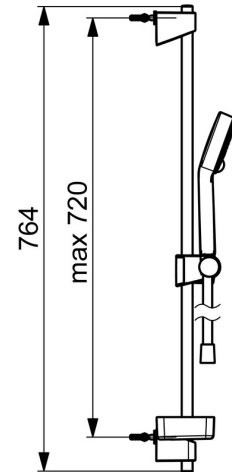

EAN: 4057304011085
static.hansa.com/44770131

- Shower solutions
- Wall mounted
- Chrome
- Hand shower, Shower rail, Adjustable shower rail bracket, Soap dish, Shower hose (1750 mm), Anti limescale technology (easy to clean)
- Normal - Even and soft water stream, Refreshing - Strong water stream, activates and refreshes body, Relaxing - Soft water stream, pleasant for entire body
- 3 spray functions

Technical data

Flow properties

Eco-flow at 3 bar	9.0 l/min
Flow-rate at 3 bar	18.0 l/min
Flow-rate at 3 bar (with flow controller)	15.0 l/min

Technical properties

Hot water supply	max. +65°C
Working pressure	0.5-5 bar
Connection size	G1/2
Diameter	Ø 18 mm
Installation width	max 720 mm
Length / Height	764 mm