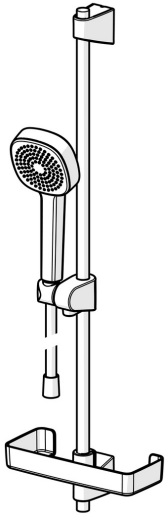

EAN: 4057304011078  
[static.hansa.com/44770111](http://static.hansa.com/44770111)

- Shower solutions
- Wall mounted
- Chrome
- Hand shower, Shower rail, Adjustable shower rail bracket, Soap dish, Shower hose (1750 mm), Anti limescale technology (easy to clean)
- Relaxing - Soft water stream, pleasant for entire body
- 1 spray function

### Flow properties

Flow-rate at 3 bar	<b>18.0 l/min</b>
Flow-rate at 3 bar (with flow controller)	<b>15.0 l/min</b>

### Technical properties

Hot water supply	<b>max. +65°C</b>
Working pressure	<b>0.5-5 bar</b>
Connection size	<b>G1/2</b>
Diameter	<b>Ø 18 mm</b>
Installation width	<b>max 720 mm</b>
Length / Height	<b>764 mm</b>