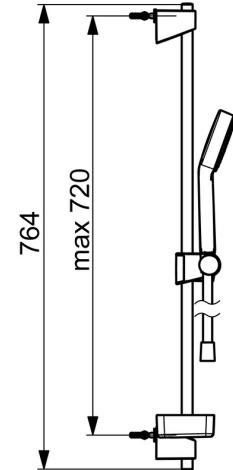

EAN: 4057304011078  
[static.hansa.com/44770111](http://static.hansa.com/44770111)

- Shower solutions
- Wall mounted
- Chrome
- Hand shower, Shower rail, Adjustable shower rail bracket, Soap dish, Shower hose (1750 mm), Anti limescale technology (easy to clean)
- Relaxing - Soft water stream, pleasant for entire body
- 1 spray function

### Flow properties

Flow-rate at 3 bar	<b>18.0 l/min</b>
Flow-rate at 3 bar (with flow controller)	<b>15.0 l/min</b>

### Technical properties

Hot water supply	<b>max. +65°C</b>
Working pressure	<b>0.5-5 bar</b>
Connection size	<b>G1/2</b>
Diameter	<b>Ø 18 mm</b>
Installation width	<b>max 720 mm</b>
Length / Height	<b>764 mm</b>