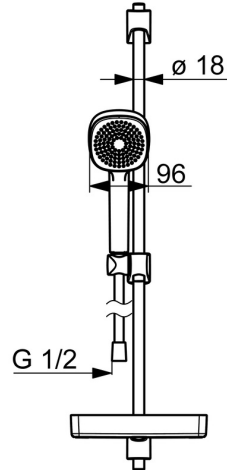

EAN: 4057304011078  
[static.hansa.com/44770111](http://static.hansa.com/44770111)

- Shower solutions
- Wall mounted
- Chrome
- Hand shower, Shower rail, Adjustable shower rail bracket, Soap dish, Shower hose (1750 mm), Anti limescale technology (easy to clean)
- Relaxing - Soft water stream, pleasant for entire body
- 1 spray function

### Flow properties

Flow-rate at 3 bar	<b>18.0 l/min</b>
Flow-rate at 3 bar (with flow controller)	<b>15.0 l/min</b>

### Technical properties

Hot water supply	<b>max. +65°C</b>
Working pressure	<b>0.5-5 bar</b>
Connection size	<b>G1/2</b>
Diameter	<b>Ø 18 mm</b>
Installation width	<b>max 720 mm</b>
Length / Height	<b>764 mm</b>