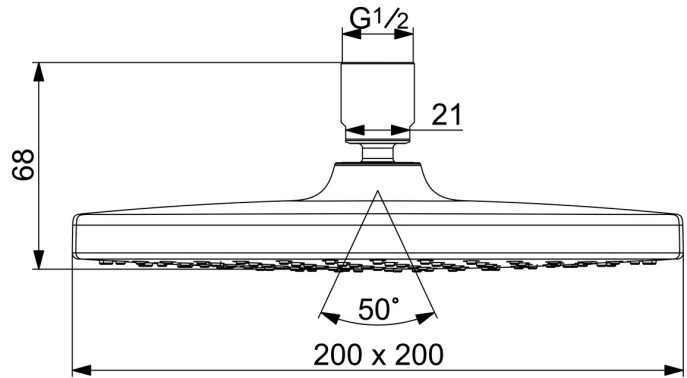

EAN: 4057304015922
static.hansa.com/44740200

- Shower solutions
- Accessories
- Chrome
- Rotatable ball joint connection, Anti limescale technology (easy to clean)
- Rain - Even and strong water stream
- Internal thread
- 1 spray function

Technical data

Flow properties

Flow-rate at 3 bar	15.0 l/min
Flow-rate at 3 bar (with flow controller)	9.0 l/min

Technical properties

Hot water supply	max. +65°C
Working pressure	1-10 bar
Connection size	G1/2
Material	Brass/Plastic