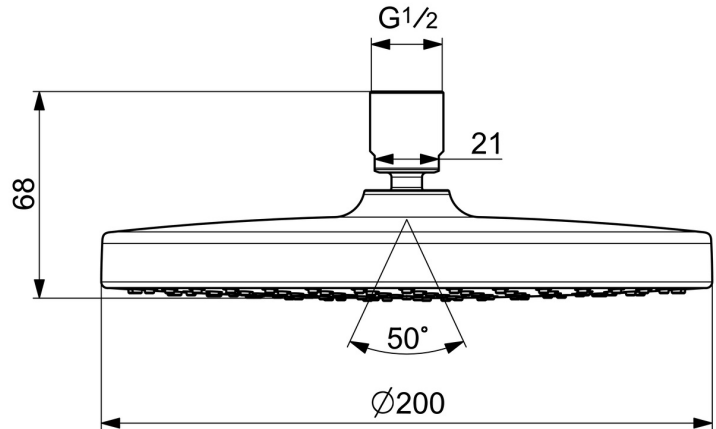

EAN: 4057304015151  
[static.hansa.com/44740100](http://static.hansa.com/44740100)

- Shower solutions
- Accessories
- Chrome
- Rotatable ball joint connection, Anti limescale technology (easy to clean)
- Rain - Even and strong water stream
- Internal thread
- 1 spray function

## Technical data

### Flow properties

Flow-rate at 3 bar	<b>15.0 l/min</b>
Flow-rate at 3 bar (with flow controller)	<b>9.0 l/min</b>

### Technical properties

Hot water supply	<b>max. +65°C</b>
Working pressure	<b>0.5-10 bar</b>
Connection size	<b>G1/2</b>
Material	<b>Composite</b>