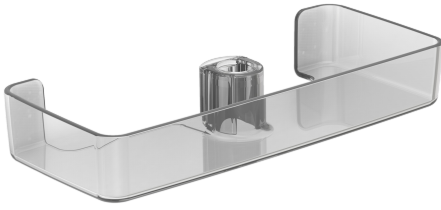

EAN: 4057304002618
static.hansa.com/44730100

- Shower solutions
- Accessories
- Transparent
- Soap dish

Technical data