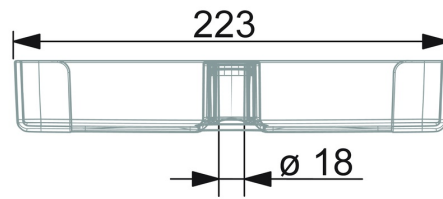

EAN: 4057304002618
static.hansa.com/44730100

- Shower solutions
- Accessories
- Transparent
- Soap dish

Technical data