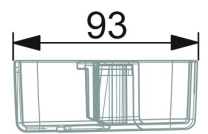

EAN: 4057304002618
static.hansa.com/44730100

- Shower solutions
- Accessories
- Transparent
- Soap dish

Technical data