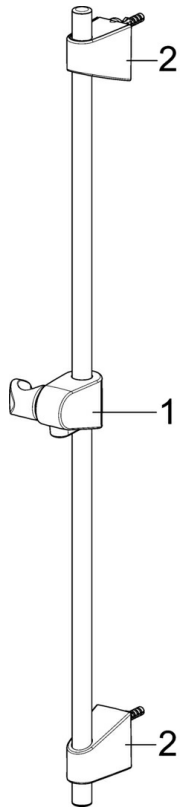

EAN: 4057304002540  
[static.hansa.com/44710300](https://static.hansa.com/44710300)

- Shower solutions
- Accessories
- Wall mounted
- Chrome
- Adjustable shower rail bracket, Soap dish

### Technical properties

Diameter	Ø 18 mm
Installation width	max 720 mm
Length / Height	760 mm

## Spare parts

---

### SP44780113

---

	Name	Code
01	Slide for shower rail	59914392
02	Wall support	59914394