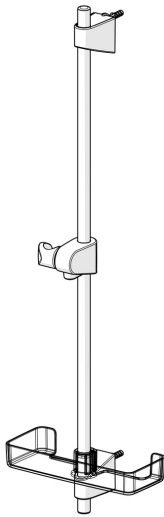

EAN: 4057304002540  
[static.hansa.com/44710300](https://static.hansa.com/44710300)

- Shower solutions
- Accessories
- Wall mounted
- Chrome
- Adjustable shower rail bracket, Soap dish

### Technical properties

Diameter	Ø 18 mm
Installation width	max 720 mm
Length / Height	760 mm

### SP44780113

---

	Name	Code
01	Slide for shower rail	59914392
02	Wall support	59914394