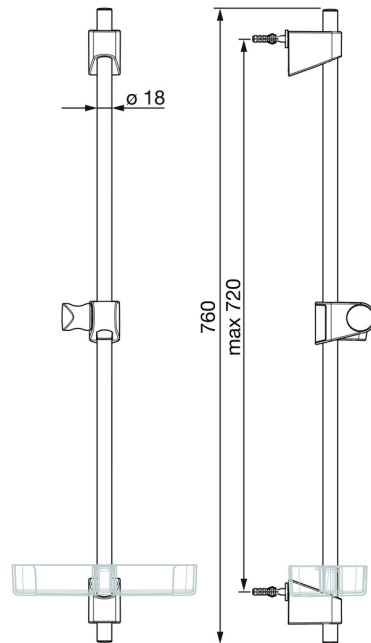

EAN: 4057304002540  
[static.hansa.com/44710300](https://static.hansa.com/44710300)

- Shower solutions
- Accessories
- Wall mounted
- Chrome
- Adjustable shower rail bracket, Soap dish

### Technical properties

Diameter	Ø 18 mm
Installation width	max 720 mm
Length / Height	760 mm

### SP44780113

---

	Name	Code
01	Slide for shower rail	59914392
02	Wall support	59914394