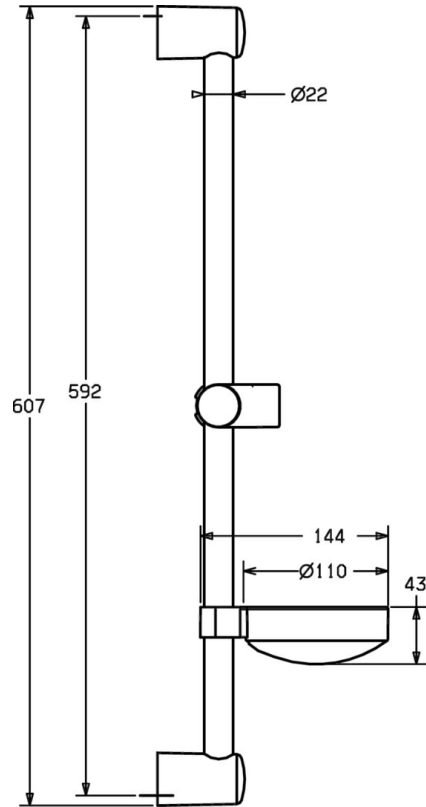

EAN: 4015474160958
static.hansa.com/44710200

- Shower solutions
- Accessories
- Wall mounted
- Chrome
- Adjustable shower rail bracket, Shower hose (1750 mm), Soap dish
- Flexible length / can be shortened

Technical data

Spare parts

SP44670110

	Name	Code
2	Wall support Discontinued	59912599
3	Slide for shower rail, d 22 mm	59912595
4	Hand shower Discontinued	44610100
4	Hand shower Discontinued	44630100
4	Hand shower Discontinued	44620100
5	Shower hose, L=1750	59912596
5.1	Gasket ring, d 21x12x2	59912304
7	Soap tray	59912598
N.I.	Protective cap Discontinued	59913901
N.I.	Spacer sleeve Discontinued	59913951