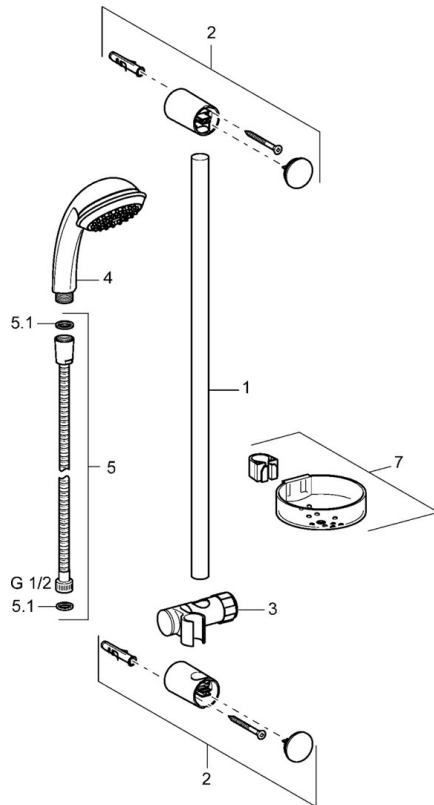

EAN: 4015474160958
static.hansa.com/44710200

- Shower solutions
- Accessories
- Wall mounted
- Chrome
- Adjustable shower rail bracket, Shower hose (1750 mm), Soap dish
- Flexible length / can be shortened

Technical data

Spare parts

SP44670110

	Name	Code
2	Wall support Discontinued	59912599
3	Slide for shower rail, d 22 mm	59912595
4	Hand shower Discontinued	44610100
4	Hand shower Discontinued	44630100
4	Hand shower Discontinued	44620100
5	Shower hose, L=1750	59912596
5.1	Gasket ring, d 21x12x2	59912304
7	Soap tray	59912598
N.I.	Protective cap Discontinued	59913901
N.I.	Spacer sleeve Discontinued	59913951