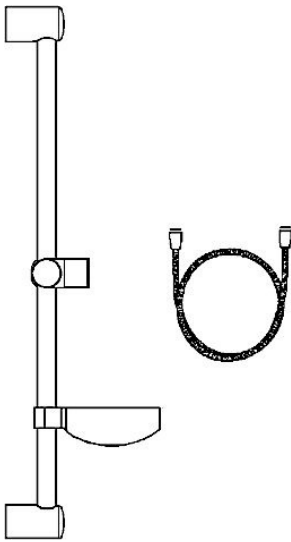

EAN: 4015474160958
static.hansa.com/44710200

- Shower solutions
- Accessories
- Wall mounted
- Chrome
- Adjustable shower rail bracket, Shower hose (1750 mm), Soap dish
- Flexible length / can be shortened

Technical data

Spare parts

SP44670110

	Name	Code
2	Wall support Discontinued	59912599
3	Slide for shower rail, d 22 mm	59912595
4	Hand shower Discontinued	44610100
4	Hand shower Discontinued	44630100
4	Hand shower Discontinued	44620100
5	Shower hose, L=1750	59912596
5.1	Gasket ring, d 21x12x2	59912304
7	Soap tray	59912598
N.I.	Protective cap Discontinued	59913901
N.I.	Spacer sleeve Discontinued	59913951