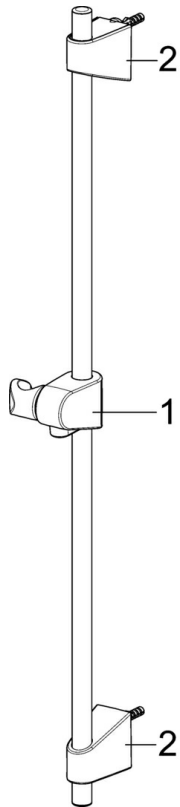

EAN: 4057304002557
static.hansa.com/44700300

- Shower solutions
- Accessories
- Wall mounted
- Chrome
- Adjustable shower rail bracket, Soap dish

Technical data

Technical properties

Diameter	Ø 18 mm
Installation width	max 920 mm
Length / Height	960 mm

Spare parts

SP44780113

	Name	Code
01	Slide for shower rail	59914392
02	Wall support	59914394