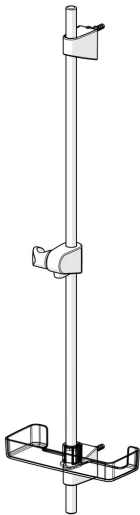

EAN: 4057304002557
static.hansa.com/44700300

- Shower solutions
- Accessories
- Wall mounted
- Chrome
- Adjustable shower rail bracket, Soap dish

Technical data

Technical properties

Diameter	Ø 18 mm
Installation width	max 920 mm
Length / Height	960 mm

Spare parts

SP44780113

	Name	Code
01	Slide for shower rail	59914392
02	Wall support	59914394