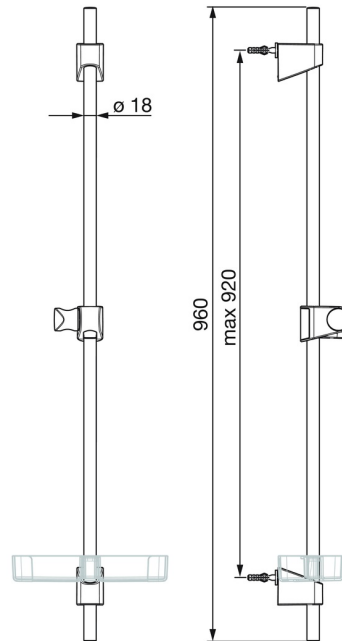

EAN: 4057304002557
static.hansa.com/44700300

- Shower solutions
- Accessories
- Wall mounted
- Chrome
- Adjustable shower rail bracket, Soap dish

Technical data

Technical properties

Diameter	Ø 18 mm
Installation width	max 920 mm
Length / Height	960 mm

Spare parts

SP44780113

	Name	Code
01	Slide for shower rail	59914392
02	Wall support	59914394