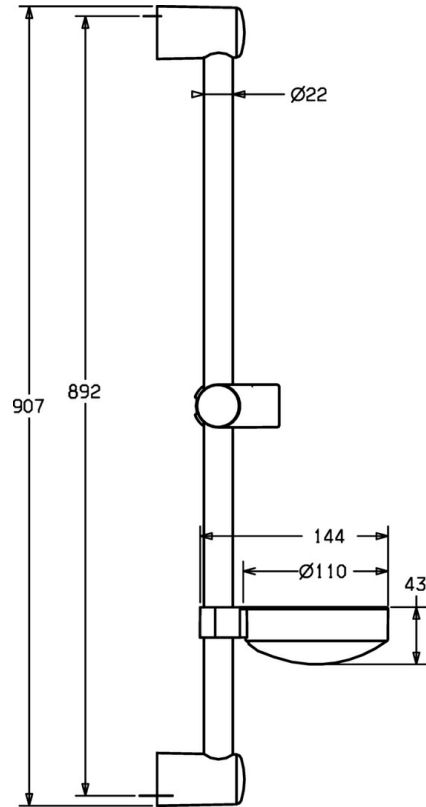

EAN: 4015474160941
static.hansa.com/44700200

- Shower solutions
- Accessories
- Wall mounted
- Chrome
- Adjustable shower rail bracket, Shower hose (1750 mm), Soap dish
- Flexible length / can be shortened

Technical data

Spare parts

SP44670110

	Name	Code
2	Wall support Discontinued	59912599
3	Slide for shower rail, d 22 mm	59912595
4	Hand shower Discontinued	44610100
4	Hand shower Discontinued	44630100
4	Hand shower Discontinued	44620100
5	Shower hose, L=1750	59912596
5.1	Gasket ring, d 21x12x2	59912304
7	Soap tray	59912598
N.I.	Protective cap Discontinued	59913901
N.I.	Spacer sleeve Discontinued	59913951