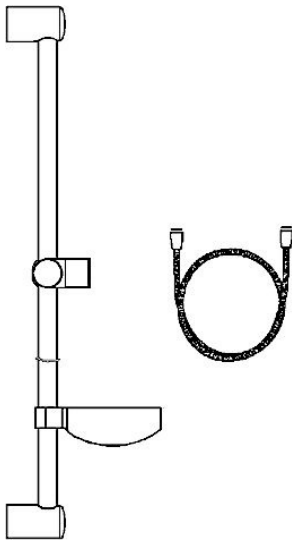

EAN: 4015474160941
static.hansa.com/44700200

- Shower solutions
- Accessories
- Wall mounted
- Chrome
- Adjustable shower rail bracket, Shower hose (1750 mm), Soap dish
- Flexible length / can be shortened

Technical data

Spare parts

SP44670110

	Name	Code
2	Wall support Discontinued	59912599
3	Slide for shower rail, d 22 mm	59912595
4	Hand shower Discontinued	44610100
4	Hand shower Discontinued	44630100
4	Hand shower Discontinued	44620100
5	Shower hose, L=1750	59912596
5.1	Gasket ring, d 21x12x2	59912304
7	Soap tray	59912598
N.I.	Protective cap Discontinued	59913901
N.I.	Spacer sleeve Discontinued	59913951