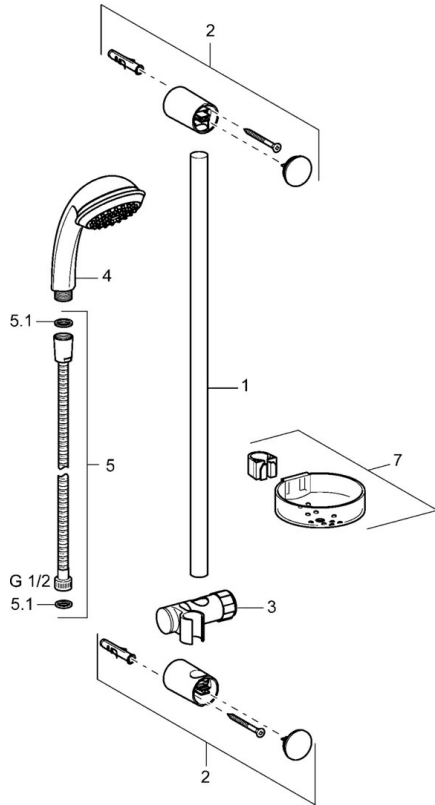

EAN: 4015474160941
static.hansa.com/44700200

- Shower solutions
- Accessories
- Wall mounted
- Chrome
- Adjustable shower rail bracket, Shower hose (1750 mm), Soap dish
- Flexible length / can be shortened

Technical data

Spare parts

SP44670110

	Name	Code
2	Wall support Discontinued	59912599
3	Slide for shower rail, d 22 mm	59912595
4	Hand shower Discontinued	44610100
4	Hand shower Discontinued	44630100
4	Hand shower Discontinued	44620100
5	Shower hose, L=1750	59912596
5.1	Gasket ring, d 21x12x2	59912304
7	Soap tray	59912598
N.I.	Protective cap Discontinued	59913901
N.I.	Spacer sleeve Discontinued	59913951