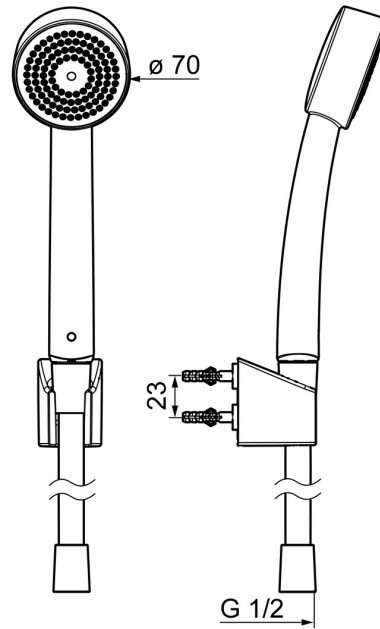

EAN: 4057304005640
static.hansa.com/44681113

- Shower solutions
- Wall mounted
- Chrome
- Hand shower, Shower holder, Shower hose (1500 mm), Anti limescale technology (easy to clean)
- Relaxing - Soft water stream, pleasant for entire body
- 1 spray function

Technical data

Flow properties

Flow-rate at 3 bar (with flow controller) **6.6 l/min**

Technical properties

Hot water supply **max. +65°C**
 Working pressure **0.5-5 bar**
 Connection size **G1/2**
 Material **Composite**