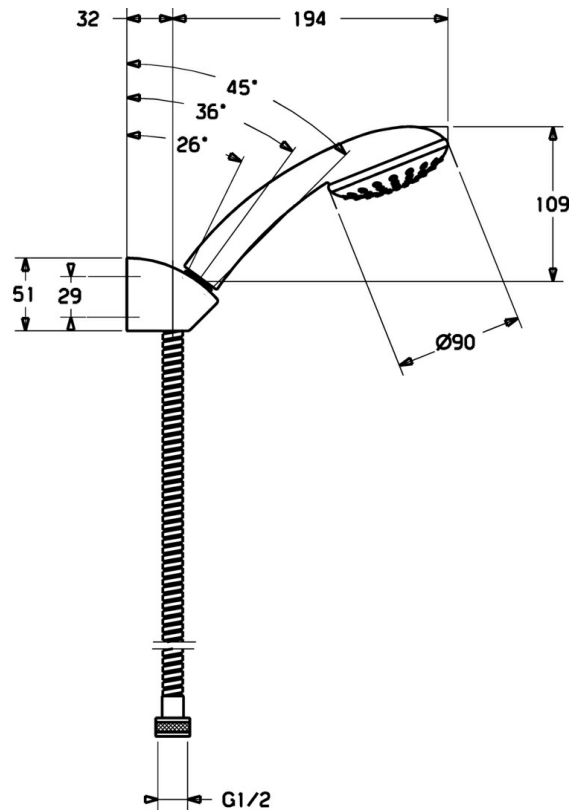

EAN: 4015474160965
static.hansa.com/44680280

- Shower solutions
- Wall mounted
- Chrome
- Litter filter(s)

Technical data

Technical properties

Hot water supply	max. +65°C
Working pressure	0.5-5 bar

Spare parts

SP44680280

	Name	Code
N.I.	Hand shower Discontinued	44630100
N.I.	Shower hose, L=1250 Discontinued	59911863
N.I.	Wall hanger Discontinued	59913043